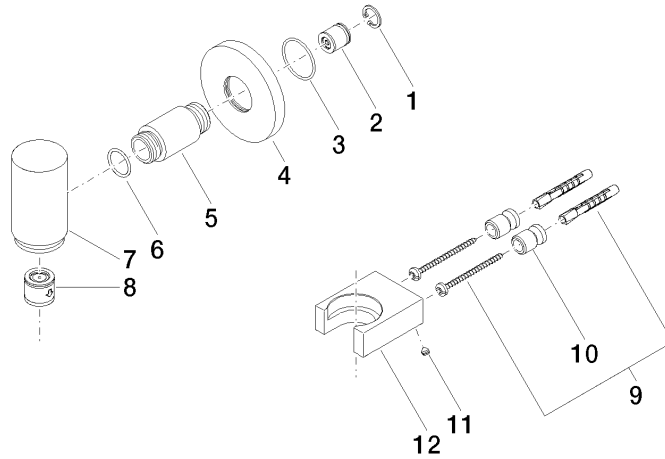

**WATER TUBE Kneipp wall elbow with hose holder with individual rosettes
FlowReduce - Chrome**

LULU

27 840 979

Fits: LULU, MADISON, TARA, LISSÉ, VAIA, META

- LAMINAR FLOW, max. flow rate 9 l/min (at 3 bar)
- rosette Ø 70 mm
- holder for Kneipp hose
- 1/2" wall elbow
- without hose
- This product can help a building meet the requirements of Green Building Rating Systems, e.g. LEED®, BREEAM®, DGNB

**WATER TUBE Kneipp wall elbow with hose holder with individual rosettes
FlowReduce - Chrome**

LULU

27 840 979
mm [inches]

Flow rate chart

Codes & Standards

EN 1717

WATER TUBE Kneipp wall elbow with hose holder with individual rosettes
FlowReduce - Chrome

LULU

27 840 979

Certificates

Belgaqua_24-007-2

WATER TUBE Kneipp wall elbow with hose holder with individual rosettes
FlowReduce - Chrome

LULU

27 840 979

Product version from 4/1/2024

WATER TUBE Kneipp wall elbow with hose holder with individual rosettes
FlowReduce - Chrome

LULU

27 840 979

Spare parts list

Product version from 4/1/2024

No.	Item Number	Name	Quantity used	Delivery time
	09 16 01 014 90	ring	12	2