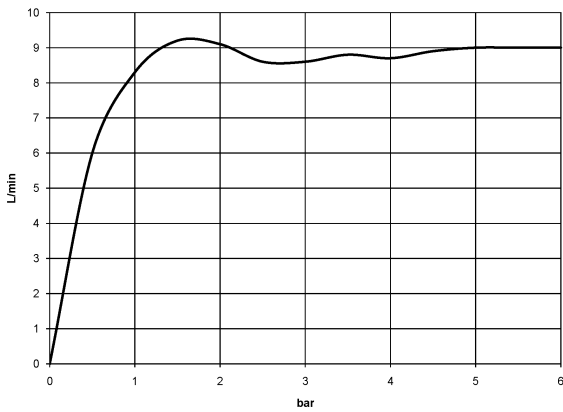

**WATER TUBE Kneipp wall elbow with hose holder with individual rosettes
FlowReduce - Chrome**

LULU

27 840 979

Fits: LULU, MADISON, TARA, LISSÉ, VAIA, META

- LAMINAR FLOW, max. flow rate 9 l/min (at 3 bar)
- rosette Ø 70 mm
- holder for Kneipp hose
- 1/2" wall elbow
- without hose
- This product can help a building meet the requirements of Green Building Rating Systems, e.g. LEED®, BREEAM®, DGNB

Intrinsic protection against back flow.

	Chrome	27 840 979-00
	Brushed Platinum	27 840 979-06
	Platinum	27 840 979-08
	Dark Chrome	27 840 979-19
	Brushed Durabronze (23kt Gold)	27 840 979-28
	Matte Black	27 840 979-33
	Brushed Bronze	27 840 979-42
	Brushed Champagne (22kt Gold)	27 840 979-46
	Champagne (22kt Gold)	27 840 979-47
	Brushed Chrome	27 840 979-93
	Brushed Dark Platinum	27 840 979-99

**WATER TUBE Kneipp wall elbow with hose holder with individual rosettes
FlowReduce - Chrome**

LULU

27 840 979
mm [inches]

Flow rate chart

Codes & Standards

EN 1717

WATER TUBE Kneipp wall elbow with hose holder with individual rosettes
FlowReduce - Chrome