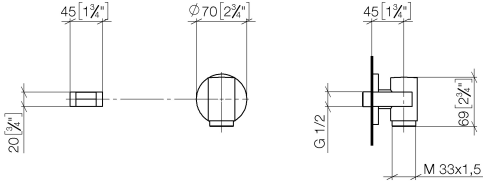

**WATER TUBE Kneipp wall elbow with hose holder with individual rosettes
FlowReduce - Chrome**

LULU

27 840 979

Fits: LULU, MADISON, TARA, LISSÉ, VAIA, META

- LAMINAR FLOW, max. flow rate 9 l/min (at 3 bar)
- rosette Ø 70 mm
- holder for Kneipp hose
- 1/2" wall elbow
- without hose
- This product can help a building meet the requirements of Green Building Rating Systems, e.g. LEED®, BREEAM®, DGNB

**WATER TUBE Kneipp wall elbow with hose holder with individual rosettes
FlowReduce - Chrome**

LULU

27 840 979
mm [inches]

Flow rate chart

Codes & Standards

EN 1717

WATER TUBE Kneipp wall elbow with hose holder with individual rosettes
FlowReduce - Chrome