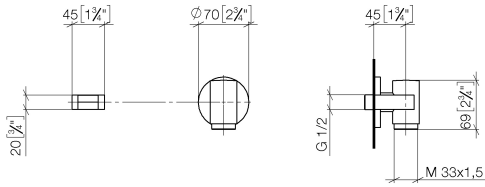

**WATER TUBE Kneipp wall elbow with hose holder with individual rosettes
FlowReduce - Brushed Platinum**

LULU

27 840 979

Fits: LULU, MADISON, TARA, LISSÉ, VAIA, META

- LAMINAR FLOW, max. flow rate 9 l/min (at 3 bar)
- rosette Ø 70 mm
- holder for Kneipp hose
- 1/2" wall elbow
- without hose
- This product can help a building meet the requirements of Green Building Rating Systems, e.g. LEED®, BREEAM®, DGNB

WATER TUBE Kneipp wall elbow with hose holder with individual rosettes
FlowReduce - Brushed Platinum

LULU

27 840 979
mm [inches]

Flow rate chart

Codes & Standards

EN 1717

WATER TUBE Kneipp wall elbow with hose holder with individual rosettes
FlowReduce - Brushed Platinum