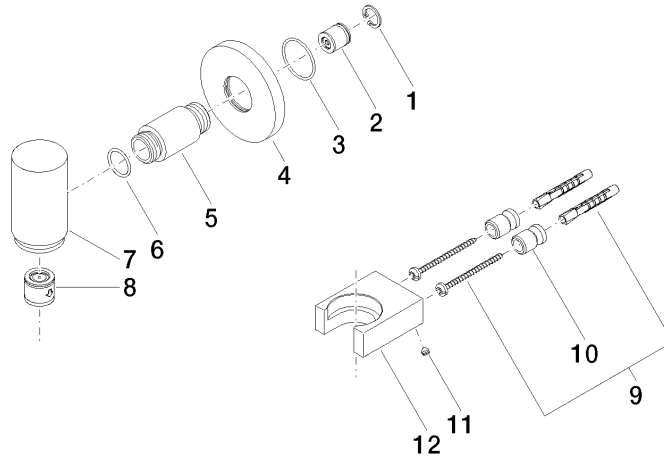

**WATER TUBE Kneipp wall elbow with hose holder with individual rosettes
FlowReduce - Brushed Platinum**

LULU

27 840 979

Fits: LULU, MADISON, TARA, LISSÉ, VAIA, META

- LAMINAR FLOW, max. flow rate 9 l/min (at 3 bar)
- rosette Ø 70 mm
- holder for Kneipp hose
- 1/2" wall elbow
- without hose
- This product can help a building meet the requirements of Green Building Rating Systems, e.g. LEED®, BREEAM®, DGNB

WATER TUBE Kneipp wall elbow with hose holder with individual rosettes
FlowReduce - Brushed Platinum

LULU

27 840 979
mm [inches]

Flow rate chart

Codes & Standards

EN 1717

WATER TUBE Kneipp wall elbow with hose holder with individual rosettes
FlowReduce - Brushed Platinum

LULU

27 840 979

Certificates

Belgaqua_24-007-2

WATER TUBE Kneipp wall elbow with hose holder with individual rosettes
FlowReduce - Brushed Platinum

LULU

27 840 979

Product version from 4/1/2024

Parts for other
finishes can be found
here: [Chrome](#)

WATER TUBE Kneipp wall elbow with hose holder with individual rosettes
FlowReduce - Brushed Platinum

LULU

27 840 979

Spare parts list

Product version from 4/1/2024