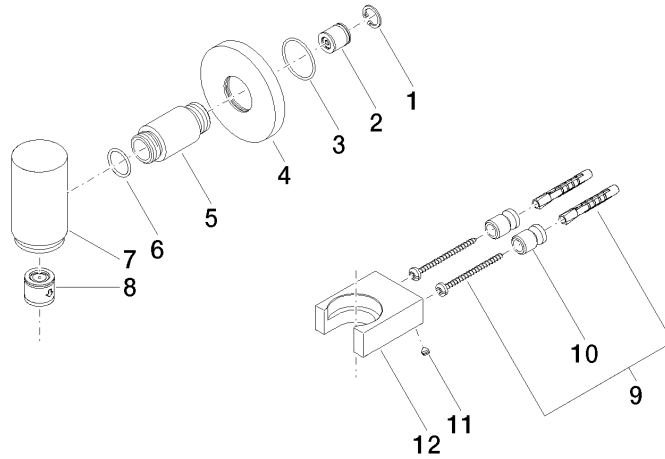

**WATER TUBE Kneipp wall elbow with hose holder with individual rosettes
FlowReduce - Platinum**

LULU

27 840 979

Fits: LULU, MADISON, TARA, LISSÉ, VAIA, META

- LAMINAR FLOW, max. flow rate 9 l/min (at 3 bar)
- rosette Ø 70 mm
- holder for Kneipp hose
- 1/2" wall elbow
- without hose
- This product can help a building meet the requirements of Green Building Rating Systems, e.g. LEED®, BREEAM®, DGNB

**WATER TUBE Kneipp wall elbow with hose holder with individual rosettes
FlowReduce - Platinum**

LULU

27 840 979
mm [inches]

Flow rate chart

Codes & Standards

EN 1717

WATER TUBE Kneipp wall elbow with hose holder with individual rosettes
FlowReduce - Platinum

LULU

27 840 979

Certificates

Belgaqua_24-007-2

WATER TUBE Kneipp wall elbow with hose holder with individual rosettes
FlowReduce - Platinum

LULU

27 840 979

Product version from 4/1/2024

Parts for other
finishes can be found
here: [Chrome](#)

WATER TUBE Kneipp wall elbow with hose holder with individual rosettes
FlowReduce - Platinum

LULU

27 840 979

Spare parts list

Product version from 4/1/2024