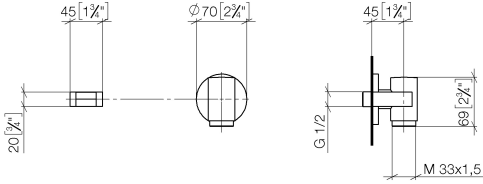

**WATER TUBE Kneipp wall elbow with hose holder with individual rosettes
FlowReduce - Platinum**

LULU

27 840 979

Fits: LULU, MADISON, TARA, LISSÉ, VAIA, META

- LAMINAR FLOW, max. flow rate 9 l/min (at 3 bar)
- rosette Ø 70 mm
- holder for Kneipp hose
- 1/2" wall elbow
- without hose
- This product can help a building meet the requirements of Green Building Rating Systems, e.g. LEED®, BREEAM®, DGNB

**WATER TUBE Kneipp wall elbow with hose holder with individual rosettes
FlowReduce - Platinum**

LULU

27 840 979
mm [inches]

Flow rate chart

Codes & Standards

EN 1717

WATER TUBE Kneipp wall elbow with hose holder with individual rosettes
FlowReduce - Platinum