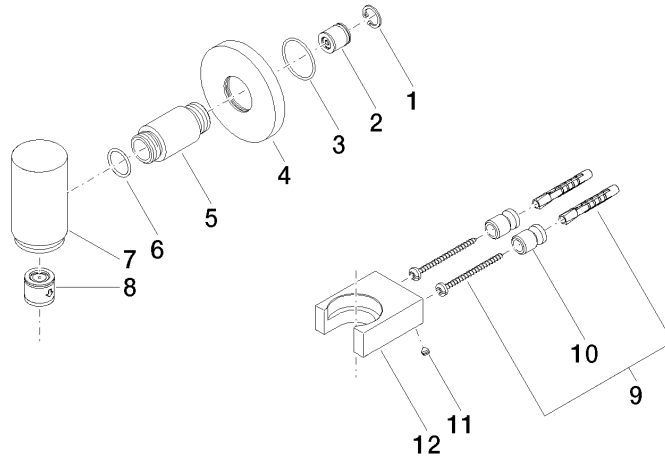

**WATER TUBE Kneipp wall elbow with hose holder with individual rosettes
FlowReduce - Dark Chrome**

LULU

27 840 979

Fits: LULU, MADISON, TARA, LISSÉ, VAIA,
META

- LAMINAR FLOW, max. flow rate 9 l/min (at 3 bar)
- rosette Ø 70 mm
- holder for Kneipp hose
- 1/2" wall elbow
- without hose
- This product can help a building meet the requirements of Green Building Rating Systems, e.g. LEED®, BREEAM®, DGNB

**WATER TUBE Kneipp wall elbow with hose holder with individual rosettes
FlowReduce - Dark Chrome**

LULU

27 840 979
mm [inches]

Flow rate chart

Codes & Standards

EN 1717

WATER TUBE Kneipp wall elbow with hose holder with individual rosettes
FlowReduce - Dark Chrome

LULU

27 840 979

Certificates

Belgaqua_24-007-2

WATER TUBE Kneipp wall elbow with hose holder with individual rosettes
FlowReduce - Dark Chrome

LULU

27 840 979

Product version from 4/1/2024

Parts for other
finishes can be found
here: [Chrome](#)

WATER TUBE Kneipp wall elbow with hose holder with individual rosettes
FlowReduce - Dark Chrome

LULU

27 840 979

Spare parts list

Product version from 4/1/2024