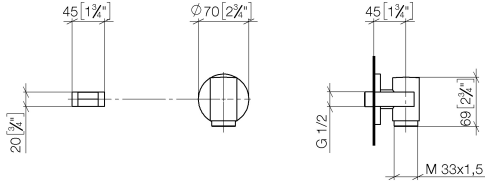

**WATER TUBE Kneipp wall elbow with hose holder with individual rosettes
FlowReduce - Dark Chrome**

LULU

27 840 979

Fits: LULU, MADISON, TARA, LISSÉ, VAIA,
META

- LAMINAR FLOW, max. flow rate 9 l/min (at 3 bar)
- rosette Ø 70 mm
- holder for Kneipp hose
- 1/2" wall elbow
- without hose
- This product can help a building meet the requirements of Green Building Rating Systems, e.g. LEED®, BREEAM®, DGNB

**WATER TUBE Kneipp wall elbow with hose holder with individual rosettes
FlowReduce - Dark Chrome**

LULU

27 840 979
mm [inches]

Flow rate chart

Codes & Standards

EN 1717

WATER TUBE Kneipp wall elbow with hose holder with individual rosettes
FlowReduce - Dark Chrome