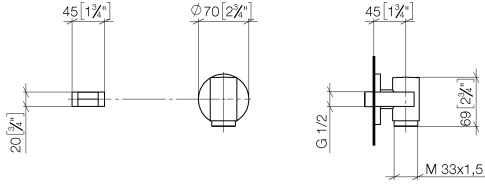

**WATER TUBE Kneipp wall elbow with hose holder with individual rosettes
FlowReduce - Brushed Durabronze (23kt Gold)**

LULU

27 840 979

Fits: LULU, MADISON, TARA, LISSÉ, VAIA, META

- LAMINAR FLOW, max. flow rate 9 l/min (at 3 bar)
- rosette Ø 70 mm
- holder for Kneipp hose
- 1/2" wall elbow
- without hose
- This product can help a building meet the requirements of Green Building Rating Systems, e.g. LEED®, BREEAM®, DGNB

**WATER TUBE Kneipp wall elbow with hose holder with individual rosettes
FlowReduce - Brushed Durabron (23kt Gold)**

LULU

27 840 979
mm [inches]

Flow rate chart

Codes & Standards

EN 1717

WATER TUBE Kneipp wall elbow with hose holder with individual rosettes
FlowReduce - Brushed Durabronze (23kt Gold)