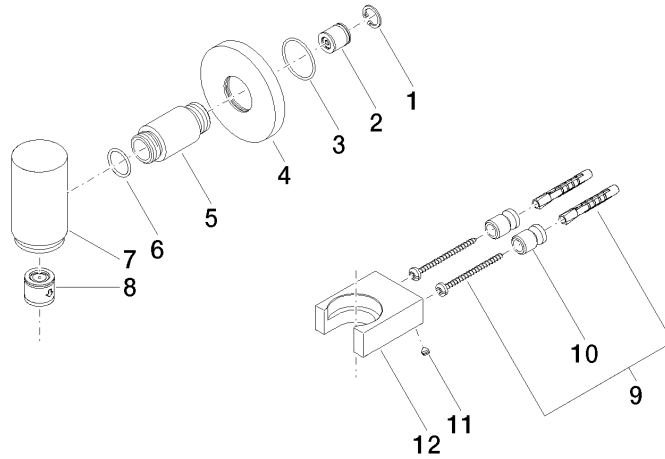

**WATER TUBE Kneipp wall elbow with hose holder with individual rosettes
FlowReduce - Brushed Durabronze (23kt Gold)**

LULU

27 840 979

Fits: LULU, MADISON, TARA, LISSÉ, VAIA, META

- LAMINAR FLOW, max. flow rate 9 l/min (at 3 bar)
- rosette Ø 70 mm
- holder for Kneipp hose
- 1/2" wall elbow
- without hose
- This product can help a building meet the requirements of Green Building Rating Systems, e.g. LEED®, BREEAM®, DGNB

**WATER TUBE Kneipp wall elbow with hose holder with individual rosettes
FlowReduce - Brushed Durabron (23kt Gold)**

LULU

27 840 979
mm [inches]

Flow rate chart

Codes & Standards

EN 1717

WATER TUBE Kneipp wall elbow with hose holder with individual rosettes
FlowReduce - Brushed Durabronze (23kt Gold)

LULU

27 840 979

Certificates

Belgaqua_24-007-2

WATER TUBE Kneipp wall elbow with hose holder with individual rosettes FlowReduce - Brushed Durabronz (23kt Gold)

LULU

27 840 979

Product version from 4/1/2024

Parts for other finishes can be found here: [Chrome](#)

WATER TUBE Kneipp wall elbow with hose holder with individual rosettes
FlowReduce - Brushed Durabronze (23kt Gold)

LULU

27 840 979

Spare parts list

Product version from 4/1/2024