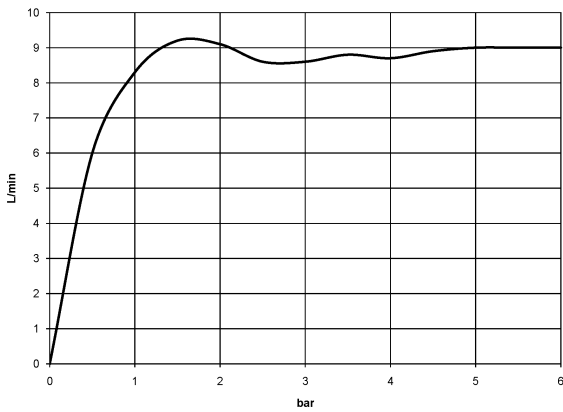

**WATER TUBE Kneipp wall elbow with hose holder with individual rosettes  
FlowReduce - Matte Black**

LULU

27 840 979

Fits: LULU, MADISON, TARA, LISSÉ, VAIA, META

- LAMINAR FLOW, max. flow rate 9 l/min (at 3 bar)
- rosette Ø 70 mm
- holder for Kneipp hose
- 1/2" wall elbow
- without hose
- This product can help a building meet the requirements of Green Building Rating Systems, e.g. LEED®, BREEAM®, DGNB

Intrinsic protection against back flow.

	Matte Black	27 840 979-33
	Chrome	27 840 979-00
	Brushed Platinum	27 840 979-06
	Platinum	27 840 979-08
	Dark Chrome	27 840 979-19
	Brushed Durabronze (23kt Gold)	27 840 979-28
	Brushed Bronze	27 840 979-42
	Brushed Champagne (22kt Gold)	27 840 979-46
	Champagne (22kt Gold)	27 840 979-47
	Brushed Chrome	27 840 979-93
	Brushed Dark Platinum	27 840 979-99

WATER TUBE Kneipp wall elbow with hose holder with individual rosettes  
FlowReduce - Matte Black

LULU

27 840 979  
mm [inches]

Flow rate chart

Codes & Standards

EN 1717

WATER TUBE Kneipp wall elbow with hose holder with individual rosettes  
FlowReduce - Matte Black