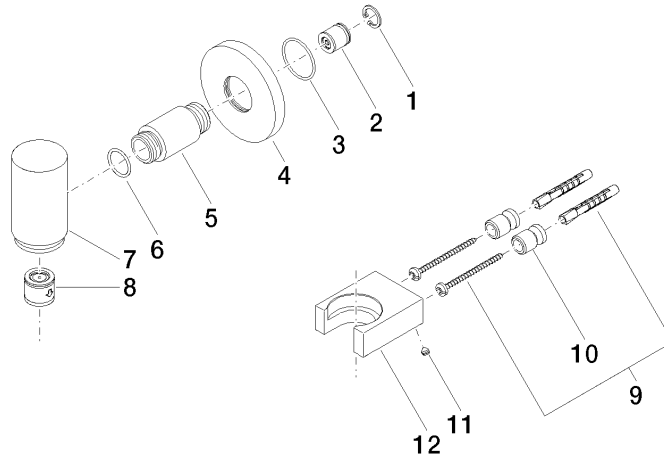

WATER TUBE Kneipp wall elbow with hose holder with individual rosettes FlowReduce - Matte Black

LULU

27 840 979

Product version from 4/1/2024

Parts for other finishes can be found here: [Chrome](#)