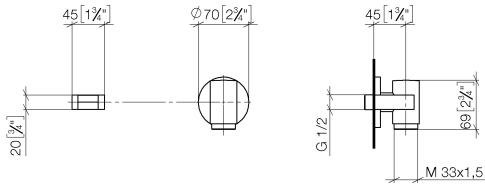

**WATER TUBE Kneipp wall elbow with hose holder with individual rosettes  
FlowReduce - Matte Black**

LULU

27 840 979

Fits: LULU, MADISON, TARA, LISSÉ, VAIA, META

- LAMINAR FLOW, max. flow rate 9 l/min (at 3 bar)
- rosette Ø 70 mm
- holder for Kneipp hose
- 1/2" wall elbow
- without hose
- This product can help a building meet the requirements of Green Building Rating Systems, e.g. LEED®, BREEAM®, DGNB

WATER TUBE Kneipp wall elbow with hose holder with individual rosettes  
FlowReduce - Matte Black

LULU

27 840 979  
mm [inches]

Flow rate chart

Codes & Standards

EN 1717

WATER TUBE Kneipp wall elbow with hose holder with individual rosettes  
FlowReduce - Matte Black