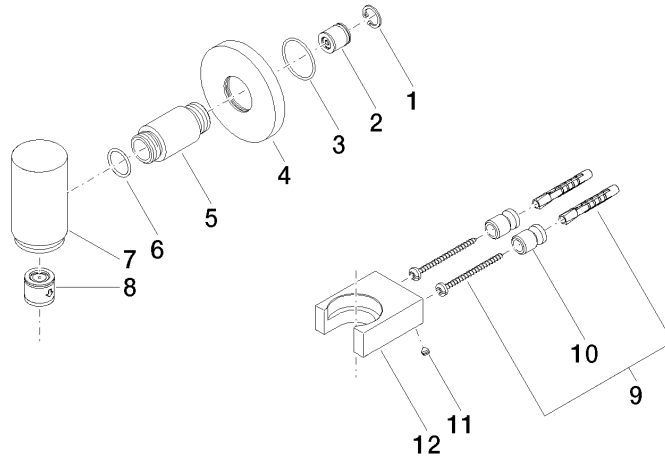

**WATER TUBE Kneipp wall elbow with hose holder with individual rosettes
FlowReduce - Brushed Bronze**

LULU

27 840 979

Fits: LULU, MADISON, TARA, LISSÉ, VAIA, META

- LAMINAR FLOW, max. flow rate 9 l/min (at 3 bar)
- rosette Ø 70 mm
- holder for Kneipp hose
- 1/2" wall elbow
- without hose
- This product can help a building meet the requirements of Green Building Rating Systems, e.g. LEED®, BREEAM®, DGNB

**WATER TUBE Kneipp wall elbow with hose holder with individual rosettes
FlowReduce - Brushed Bronze**

LULU

27 840 979
mm [inches]

Flow rate chart

Codes & Standards

EN 1717

WATER TUBE Kneipp wall elbow with hose holder with individual rosettes
FlowReduce - Brushed Bronze

LULU

27 840 979

Certificates

Belgaqua_24-007-2

WATER TUBE Kneipp wall elbow with hose holder with individual rosettes
FlowReduce - Brushed Bronze

LULU

27 840 979

Product version from 4/1/2024

Parts for other
finishes can be found
here: [Chrome](#)

WATER TUBE Kneipp wall elbow with hose holder with individual rosettes
FlowReduce - Brushed Bronze

LULU

27 840 979

Spare parts list

Product version from 4/1/2024