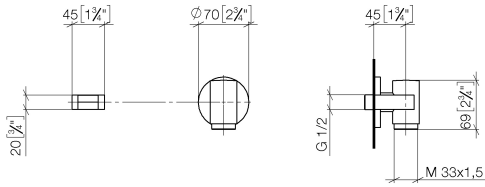

**WATER TUBE Kneipp wall elbow with hose holder with individual rosettes
FlowReduce - Brushed Bronze**

LULU

27 840 979

Fits: LULU, MADISON, TARA, LISSÉ, VAIA, META

- LAMINAR FLOW, max. flow rate 9 l/min (at 3 bar)
- rosette Ø 70 mm
- holder for Kneipp hose
- 1/2" wall elbow
- without hose
- This product can help a building meet the requirements of Green Building Rating Systems, e.g. LEED®, BREEAM®, DGNB

**WATER TUBE Kneipp wall elbow with hose holder with individual rosettes
FlowReduce - Brushed Bronze**

LULU

27 840 979
mm [inches]

Flow rate chart

Codes & Standards

EN 1717

WATER TUBE Kneipp wall elbow with hose holder with individual rosettes
FlowReduce - Brushed Bronze