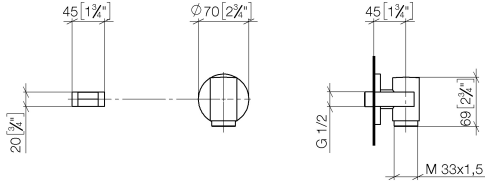

**WATER TUBE Kneipp wall elbow with hose holder with individual rosettes  
FlowReduce - Brushed Champagne (22kt Gold)**

LULU

27 840 979

Fits: LULU, MADISON, TARA, LISSÉ, VAIA, META

- LAMINAR FLOW, max. flow rate 9 l/min (at 3 bar)
- rosette Ø 70 mm
- holder for Kneipp hose
- 1/2" wall elbow
- without hose
- This product can help a building meet the requirements of Green Building Rating Systems, e.g. LEED®, BREEAM®, DGNB

**WATER TUBE Kneipp wall elbow with hose holder with individual rosettes  
FlowReduce - Brushed Champagne (22kt Gold)**

LULU

27 840 979  
mm [inches]

**Flow rate chart**

**Codes & Standards**

EN 1717

WATER TUBE Kneipp wall elbow with hose holder with individual rosettes  
FlowReduce - Brushed Champagne (22kt Gold)