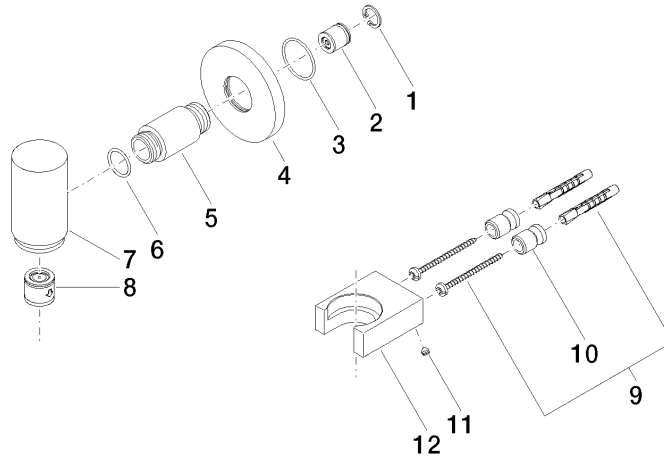

**WATER TUBE Kneipp wall elbow with hose holder with individual rosettes  
FlowReduce - Brushed Champagne (22kt Gold)**

LULU

27 840 979

Fits: LULU, MADISON, TARA, LISSÉ, VAIA, META

- LAMINAR FLOW, max. flow rate 9 l/min (at 3 bar)
- rosette Ø 70 mm
- holder for Kneipp hose
- 1/2" wall elbow
- without hose
- This product can help a building meet the requirements of Green Building Rating Systems, e.g. LEED®, BREEAM®, DGNB

**WATER TUBE Kneipp wall elbow with hose holder with individual rosettes  
FlowReduce - Brushed Champagne (22kt Gold)**

LULU

27 840 979  
mm [inches]

**Flow rate chart**

**Codes & Standards**

EN 1717

WATER TUBE Kneipp wall elbow with hose holder with individual rosettes  
FlowReduce - Brushed Champagne (22kt Gold)

# WATER TUBE Kneipp wall elbow with hose holder with individual rosettes FlowReduce - Brushed Champagne (22kt Gold)

LULU

27 840 979

**Product version from 4/1/2024**

Parts for other finishes can be found here: [Chrome](#)