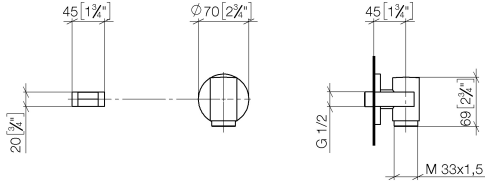

**WATER TUBE Kneipp wall elbow with hose holder with individual rosettes
FlowReduce - Champagne (22kt Gold)**

LULU

27 840 979

Fits: LULU, MADISON, TARA, LISSÉ, VAIA, META

- LAMINAR FLOW, max. flow rate 9 l/min (at 3 bar)
- rosette Ø 70 mm
- holder for Kneipp hose
- 1/2" wall elbow
- without hose
- This product can help a building meet the requirements of Green Building Rating Systems, e.g. LEED®, BREEAM®, DGNB

WATER TUBE Kneipp wall elbow with hose holder with individual rosettes
FlowReduce - Champagne (22kt Gold)

LULU

27 840 979
mm [inches]

Flow rate chart

Codes & Standards

EN 1717

WATER TUBE Kneipp wall elbow with hose holder with individual rosettes
FlowReduce - Champagne (22kt Gold)