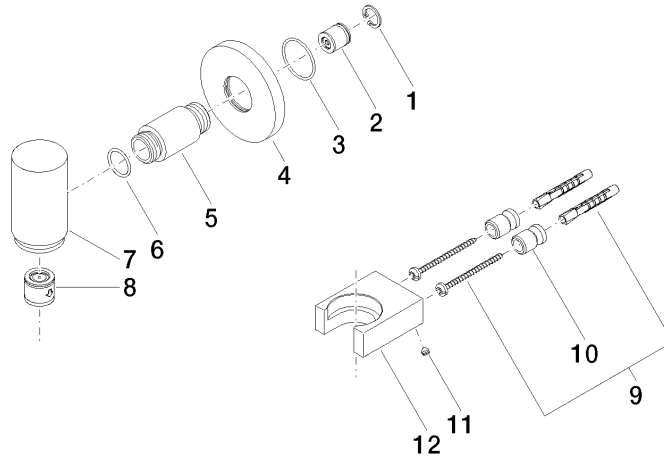

**WATER TUBE Kneipp wall elbow with hose holder with individual rosettes
FlowReduce - Champagne (22kt Gold)**

LULU

27 840 979

Fits: LULU, MADISON, TARA, LISSÉ, VAIA, META

- LAMINAR FLOW, max. flow rate 9 l/min (at 3 bar)
- rosette Ø 70 mm
- holder for Kneipp hose
- 1/2" wall elbow
- without hose
- This product can help a building meet the requirements of Green Building Rating Systems, e.g. LEED®, BREEAM®, DGNB

WATER TUBE Kneipp wall elbow with hose holder with individual rosettes
FlowReduce - Champagne (22kt Gold)

LULU

27 840 979
mm [inches]

Flow rate chart

Codes & Standards

EN 1717

WATER TUBE Kneipp wall elbow with hose holder with individual rosettes
FlowReduce - Champagne (22kt Gold)

LULU

27 840 979

Certificates

Belgaqua_24-007-2

WATER TUBE Kneipp wall elbow with hose holder with individual rosettes FlowReduce - Champagne (22kt Gold)

LULU

27 840 979

Product version from 4/1/2024

Parts for other finishes can be found here: [Chrome](#)

WATER TUBE Kneipp wall elbow with hose holder with individual rosettes
FlowReduce - Champagne (22kt Gold)

LULU

27 840 979

Spare parts list

Product version from 4/1/2024