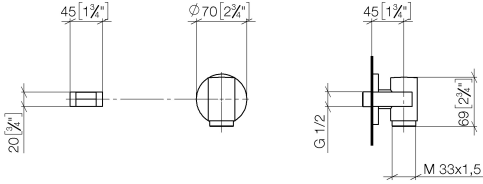

**WATER TUBE Kneipp wall elbow with hose holder with individual rosettes  
FlowReduce - Brushed Chrome**

LULU

27 840 979

Fits: LULU, MADISON, TARA, LISSÉ, VAIA, META

- LAMINAR FLOW, max. flow rate 9 l/min (at 3 bar)
- rosette Ø 70 mm
- holder for Kneipp hose
- 1/2" wall elbow
- without hose
- This product can help a building meet the requirements of Green Building Rating Systems, e.g. LEED®, BREEAM®, DGNB

WATER TUBE Kneipp wall elbow with hose holder with individual rosettes  
FlowReduce - Brushed Chrome

LULU

27 840 979  
mm [inches]

Flow rate chart

Codes & Standards

EN 1717

WATER TUBE Kneipp wall elbow with hose holder with individual rosettes  
FlowReduce - Brushed Chrome