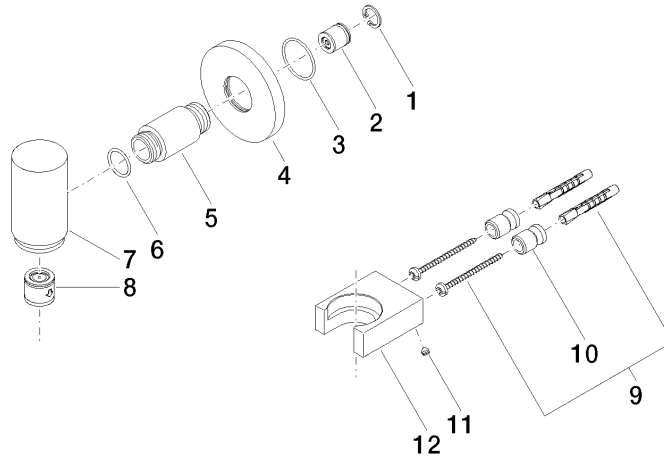

**WATER TUBE Kneipp wall elbow with hose holder with individual rosettes  
FlowReduce - Brushed Chrome**

LULU

27 840 979

Fits: LULU, MADISON, TARA, LISSÉ, VAIA, META

- LAMINAR FLOW, max. flow rate 9 l/min (at 3 bar)
- rosette Ø 70 mm
- holder for Kneipp hose
- 1/2" wall elbow
- without hose
- This product can help a building meet the requirements of Green Building Rating Systems, e.g. LEED®, BREEAM®, DGNB

WATER TUBE Kneipp wall elbow with hose holder with individual rosettes  
FlowReduce - Brushed Chrome

LULU

27 840 979  
mm [inches]

Flow rate chart

Codes & Standards

EN 1717

WATER TUBE Kneipp wall elbow with hose holder with individual rosettes  
FlowReduce - Brushed Chrome

---

LULU

27 840 979

Certificates

---

Belgaqua\_24-007-2

WATER TUBE Kneipp wall elbow with hose holder with individual rosettes  
FlowReduce - Brushed Chrome

LULU

27 840 979

**Product version from 4/1/2024**

Parts for other  
finishes can be found  
here: [Chrome](#)

WATER TUBE Kneipp wall elbow with hose holder with individual rosettes  
FlowReduce - Brushed Chrome