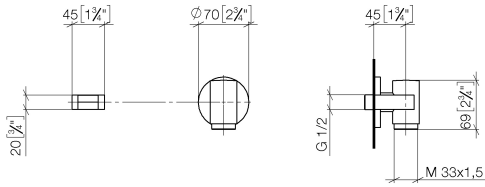

**WATER TUBE Kneipp wall elbow with hose holder with individual rosettes
FlowReduce - Brushed Dark Platinum**

LULU

27 840 979

Fits: LULU, MADISON, TARA, LISSÉ, VAIA, META

- LAMINAR FLOW, max. flow rate 9 l/min (at 3 bar)
- rosette Ø 70 mm
- holder for Kneipp hose
- 1/2" wall elbow
- without hose
- This product can help a building meet the requirements of Green Building Rating Systems, e.g. LEED®, BREEAM®, DGNB

WATER TUBE Kneipp wall elbow with hose holder with individual rosettes
FlowReduce - Brushed Dark Platinum

LULU

27 840 979
mm [inches]

Flow rate chart

Codes & Standards

EN 1717

WATER TUBE Kneipp wall elbow with hose holder with individual rosettes
FlowReduce - Brushed Dark Platinum