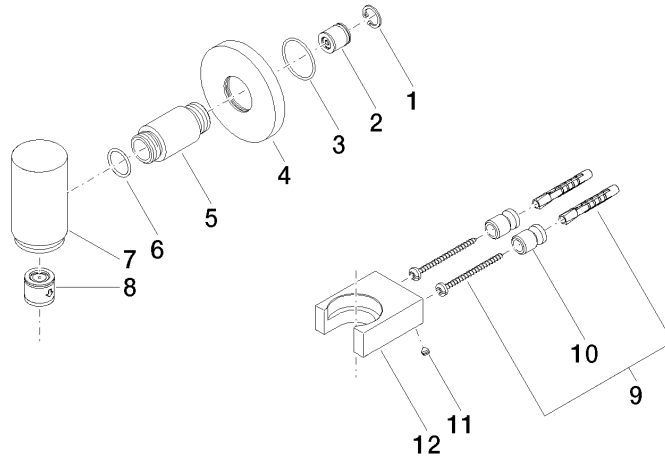

**WATER TUBE Kneipp wall elbow with hose holder with individual rosettes
FlowReduce - Brushed Dark Platinum**

LULU

27 840 979

Fits: LULU, MADISON, TARA, LISSÉ, VAIA, META

- LAMINAR FLOW, max. flow rate 9 l/min (at 3 bar)
- rosette Ø 70 mm
- holder for Kneipp hose
- 1/2" wall elbow
- without hose
- This product can help a building meet the requirements of Green Building Rating Systems, e.g. LEED®, BREEAM®, DGNB

WATER TUBE Kneipp wall elbow with hose holder with individual rosettes
FlowReduce - Brushed Dark Platinum

LULU

27 840 979
mm [inches]

Flow rate chart

Codes & Standards

EN 1717

WATER TUBE Kneipp wall elbow with hose holder with individual rosettes
FlowReduce - Brushed Dark Platinum

LULU

27 840 979

Certificates

Belgaqua_24-007-2

WATER TUBE Kneipp wall elbow with hose holder with individual rosettes
FlowReduce - Brushed Dark Platinum

LULU

27 840 979

Product version from 4/1/2024

Parts for other
finishes can be found
here: [Chrome](#)

WATER TUBE Kneipp wall elbow with hose holder with individual rosettes
FlowReduce - Brushed Dark Platinum

LULU

27 840 979

Spare parts list

Product version from 4/1/2024