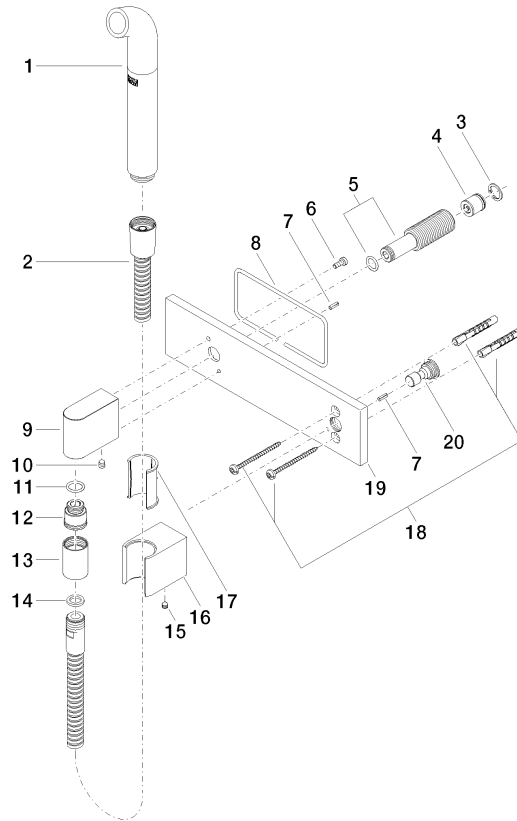

Affusion pipe with cover plate FlowReduce - Brushed Chrome

IMO

27 858 979

Fits: IMO, MEM, CL.1, CYO

- laminar flow
- 3/8" shower outlet
- cover plate 240 x 60 mm
- metal shower hose 1250mm with integrated anti-twist protection
- 1/2" connection
- plug-link mounting
- max. flow 7 l/min
- This product can help a building meet the requirements of Green Building Rating Systems, e.g. LEED®, BREEAM®, DGNB

27 858 979

mm [inches]

Codes & Standards

DIN 4109

EN 1717

ISO 3822

Ü-Zeichen

Certificates

LGA_38

Belgaqua_24-007-2

27 858 979

Product version from 4/1/2024

Parts for other finishes can be found here: [Chrome](#)

Affusion pipe with cover plate FlowReduce - Brushed Chrome

IMO

27 858 979

Spare parts list

Product version from 4/1/2024

| No. | Item Number | Name | Quantity used | Delivery time |
|-----|--------------------|-------|---------------|---------------|
| | 04 12 11 073 01-93 | spout | 21 | 20 |