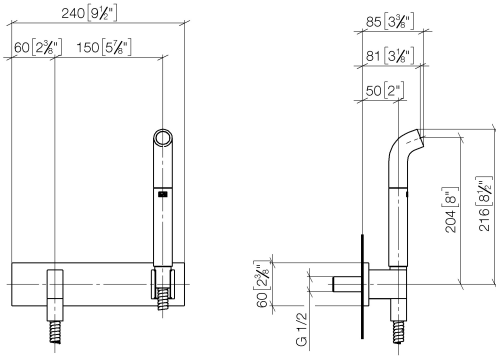

Affusion pipe with cover plate FlowReduce - Brushed Chrome

IMO

27 858 979

Fits: IMO, MEM, CL.1, CYO

- laminar flow
- 3/8" shower outlet
- cover plate 240 x 60 mm
- metal shower hose 1250mm with integrated anti-twist protection
- 1/2" connection
- plug-link mounting
- max. flow 7 l/min
- This product can help a building meet the requirements of Green Building Rating Systems, e.g. LEED®, BREEAM®, DGNB

27 858 979

mm [inches]

Codes & Standards

DIN 4109

EN 1717

ISO 3822

Ü-Zeichen

Certificates