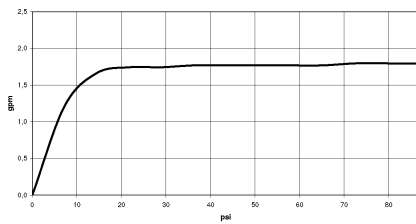

MADISON Metal hand shower with porcelain insert (white) FlowReduce - Platinum

MADISON

28 002 970

- COMPACT RAIN, max. flow rate 6.8 l/min (at 3 bar)
- spray head Ø 64mm
- 1/2" connection
- This product can help a building meet the requirements of Green Building Rating Systems, e.g. LEED®, BREEAM®, DGNB

Intrinsic protection against back flow.

	Platinum	28 002 970-08 0010
	Chrome	28 002 970-00
	Chrome	28 002 970-00 0010
	Gold (23.9kt)	28 002 970-01
	Brushed Platinum	28 002 970-06
	Brushed Platinum	28 002 970-06 0010
	Platinum	28 002 970-08
	Durabrand (23kt Gold)	28 002 970-09
	Durabrand (23kt Gold)	28 002 970-09 0010
	Brushed Durabrand (23kt Gold)	28 002 970-28
	Brushed Durabrand (23kt Gold)	28 002 970-28 0010
	Brushed Chrome	28 002 970-93
	Brushed Chrome	28 002 970-93 0010
	Brushed Dark Platinum	28 002 970-99
	Brushed Dark Platinum	28 002 970-99 0010

28 002 970
mm [inches]

Flow rate chart

Certificates

IAPMO_11777. IAPMO_4976 (2). LGA_8492.

28 002 970
Parts for other
finishes can be found
here: [Chrome](#)

Spare parts list

No.	Item Number	Name	Quantity used	Delivery time
1	90 12 01 010 00 90	set	1	2
2	09 14 10 069 90	seal	1	2
3	09 24 04 059 20-08	nipple	1	40
4	09 14 10 042 90	seal	1	2
5	90 28 22 033 00-08	insert	1	-
Spare part can no longer be ordered, please order the replacement item				
6	11 167 820 60	handle	1	2
7	09 23 01 166 90	flow reducer	1	2
8	09 23 01 039 90	sieve	1	2