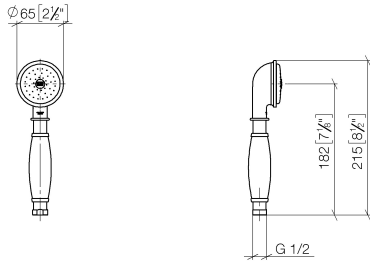

MADISON Metal hand shower with porcelain insert (white) FlowReduce - Platinum

MADISON

28 002 970

- COMPACT RAIN, max. flow rate 6.8 l/min (at 3 bar)
- spray head Ø 64mm
- 1/2" connection
- This product can help a building meet the requirements of Green Building Rating Systems, e.g. LEED®, BREEAM®, DGNB

Intrinsic protection against back flow.

	Platinum	28 002 970-08 0010
	Chrome	28 002 970-00
	Chrome	28 002 970-00 0010
	Gold (23.9kt)	28 002 970-01
	Brushed Platinum	28 002 970-06
	Brushed Platinum	28 002 970-06 0010
	Platinum	28 002 970-08
	Durabrand (23kt Gold)	28 002 970-09
	Durabrand (23kt Gold)	28 002 970-09 0010
	Brushed Durabrand (23kt Gold)	28 002 970-28
	Brushed Durabrand (23kt Gold)	28 002 970-28 0010
	Brushed Chrome	28 002 970-93
	Brushed Chrome	28 002 970-93 0010
	Brushed Dark Platinum	28 002 970-99
	Brushed Dark Platinum	28 002 970-99 0010

28 002 970
mm [inches]

Flow rate chart

Certificates

IAPMO_11777. IAPMO_4976 (2). LGA_8492.

28 002 970
Parts for other
finishes can be found
here: [Chrome](#)

Spare parts list

No.	Item Number	Name	Quantity used	Delivery time
1	90 12 01 010 00 90	set	1	2
2	09 14 10 069 90	seal	1	2
3	09 24 04 059 20-08	nipple	1	40
4	09 14 10 042 90	seal	1	2
5	90 28 22 033 00-08	insert	1	-
Spare part can no longer be ordered, please order the replacement item				
6	11 167 820 60	handle	1	2
7	09 23 01 166 90	flow reducer	1	2
8	09 23 01 039 90	sieve	1	2