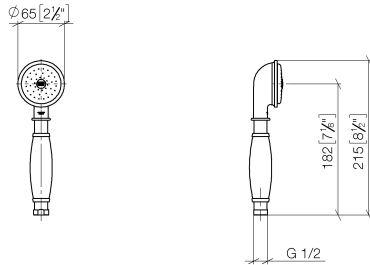

MADISON Metal hand shower with porcelain insert (white) - Durabrand (23kt Gold)

MADISON

28 002 970

- COMPACT RAIN, max. flow rate 9 l/min (at 3 bar)
- Function from: 6 l/min
- spray head Ø 64mm
- 1/2" connection
- WRAS 240502026, 1809019

Intrinsic protection against back flow.

	Durabrand (23kt Gold)	28 002 970-09
	Chrome	28 002 970-00
	Chrome	28 002 970-00 0010
	Gold (23.9kt)	28 002 970-01
	Brushed Platinum	28 002 970-06
	Brushed Platinum	28 002 970-06 0010
	Platinum	28 002 970-08
	Platinum	28 002 970-08 0010
	Durabrand (23kt Gold)	28 002 970-09 0010
	Brushed Durabrand (23kt Gold)	28 002 970-28
	Brushed Durabrand (23kt Gold)	28 002 970-28 0010
	Brushed Chrome	28 002 970-93
	Brushed Chrome	28 002 970-93 0010
	Brushed Dark Platinum	28 002 970-99
	Brushed Dark Platinum	28 002 970-99 0010

28 002 970
mm [inches]

Flow rate chart

Certificates

LGA_8492.

WRAS_240502026.

28 002 970
Parts for other
finishes can be found
here: [Chrome](#)

Spare parts list

No.	Item Number	Name	Quantity used	Delivery time
1	90 12 01 010 00 90	set	1	2
2	09 14 10 069 90	seal	1	2
3	09 24 04 059 20-09	nipple	1	40
4	09 14 10 042 90	seal	1	2
5	90 28 22 033 00-09	insert	1	-
Spare part can no longer be ordered, please order the replacement item				
6	11 167 820 60	handle	1	2
7	09 23 01 077 90	flow reducer	1	2
8	09 23 01 039 90	sieve	1	2