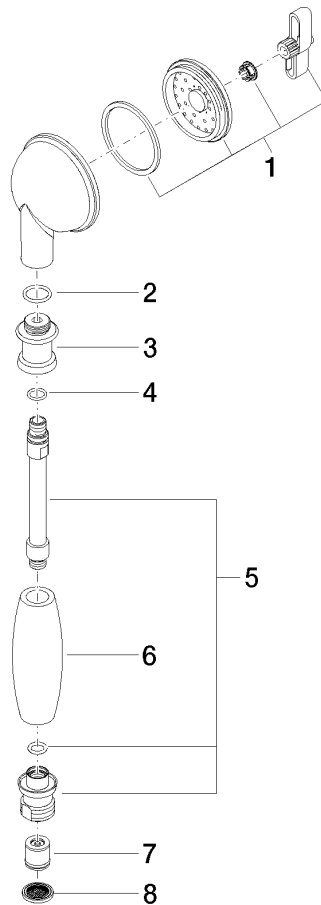

MADISON Metal hand shower with porcelain insert (white) - Durabrand (23kt Gold)

MADISON

28 002 970

- COMPACT RAIN, max. flow rate 9 l/min (at 3 bar)
- Function from: 6 l/min
- spray head Ø 64mm
- 1/2" connection
- WRAS 240502026, 1809019

Intrinsic protection against back flow.

	Durabrand (23kt Gold)	28 002 970-09
	Chrome	28 002 970-00
	Chrome	28 002 970-00 0010
	Gold (23.9kt)	28 002 970-01
	Brushed Platinum	28 002 970-06
	Brushed Platinum	28 002 970-06 0010
	Platinum	28 002 970-08
	Platinum	28 002 970-08 0010
	Durabrand (23kt Gold)	28 002 970-09 0010
	Brushed Durabrand (23kt Gold)	28 002 970-28
	Brushed Durabrand (23kt Gold)	28 002 970-28 0010
	Brushed Chrome	28 002 970-93
	Brushed Chrome	28 002 970-93 0010
	Brushed Dark Platinum	28 002 970-99
	Brushed Dark Platinum	28 002 970-99 0010

28 002 970
mm [inches]

Flow rate chart

Certificates

LGA_8492.

WRAS_240502026.

28 002 970
Parts for other
finishes can be found
here: [Chrome](#)

Spare parts list

No.	Item Number	Name	Quantity used	Delivery time
1	90 12 01 010 00 90	set	1	2
2	09 14 10 069 90	seal	1	2
3	09 24 04 059 20-09	nipple	1	40
4	09 14 10 042 90	seal	1	2
5	90 28 22 033 00-09	insert	1	-
Spare part can no longer be ordered, please order the replacement item				
6	11 167 820 60	handle	1	2
7	09 23 01 077 90	flow reducer	1	2
8	09 23 01 039 90	sieve	1	2