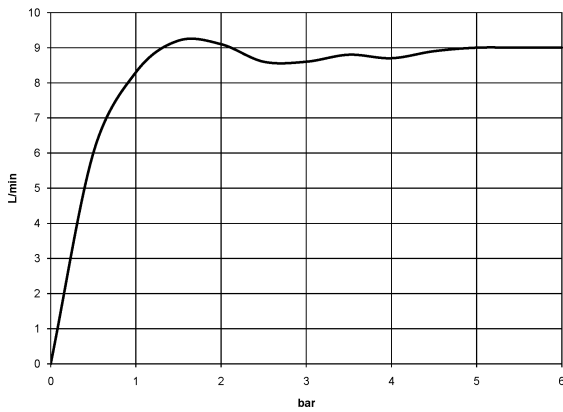

MADISON Metal hand shower with porcelain insert (white) - Brushed Dark Platinum

MADISON

28 002 970

- COMPACT RAIN, max. flow rate 9 l/min (at 3 bar)
- Function from: 6 l/min
- spray head Ø 64mm
- 1/2" connection
- WRAS 240502026, 1809019

Intrinsic protection against back flow.

	Brushed Dark Platinum	28 002 970-99
	Chrome	28 002 970-00
	Chrome	28 002 970-00 0010
	Gold (23.9kt)	28 002 970-01
	Brushed Platinum	28 002 970-06
	Brushed Platinum	28 002 970-06 0010
	Platinum	28 002 970-08
	Platinum	28 002 970-08 0010
	Durabrand (23kt Gold)	28 002 970-09
	Durabrand (23kt Gold)	28 002 970-09 0010
	Brushed Durabrand (23kt Gold)	28 002 970-28
	Brushed Durabrand (23kt Gold)	28 002 970-28 0010
	Brushed Chrome	28 002 970-93
	Brushed Chrome	28 002 970-93 0010
	Brushed Dark Platinum	28 002 970-99 0010

28 002 970
mm [inches]

Flow rate chart

Certificates

LGA_8492.

WRAS_240502026.

28 002 970
Parts for other
finishes can be found
here: [Chrome](#)

Spare parts list

No.	Item Number	Name	Quantity used	Delivery time
1	90 12 01 010 00 90	set	1	2
2	09 14 10 069 90	seal	1	2
3	09 24 04 059 20-99	nipple	1	30
4	09 14 10 042 90	seal	1	2
5	90 28 22 033 00-99	insert	1	30
6	11 167 820 60	handle	1	2
7	09 23 01 077 90	flow reducer	1	2
8	09 23 01 039 90	sieve	1	2