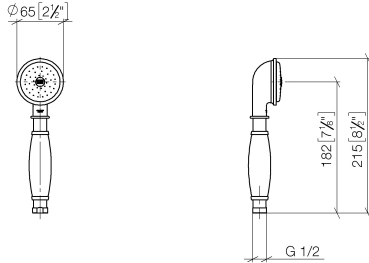

MADISON Metal hand shower with porcelain insert (white) - Brushed Dark Platinum

MADISON

28 002 970

- COMPACT RAIN, max. flow rate 9 l/min (at 3 bar)
- Function from: 6 l/min
- spray head Ø 64mm
- 1/2" connection
- WRAS 240502026, 1809019

Intrinsic protection against back flow.

	Brushed Dark Platinum	28 002 970-99
	Chrome	28 002 970-00
	Chrome	28 002 970-00 0010
	Gold (23.9kt)	28 002 970-01
	Brushed Platinum	28 002 970-06
	Brushed Platinum	28 002 970-06 0010
	Platinum	28 002 970-08
	Platinum	28 002 970-08 0010
	Durabrand (23kt Gold)	28 002 970-09
	Durabrand (23kt Gold)	28 002 970-09 0010
	Brushed Durabrand (23kt Gold)	28 002 970-28
	Brushed Durabrand (23kt Gold)	28 002 970-28 0010
	Brushed Chrome	28 002 970-93
	Brushed Chrome	28 002 970-93 0010
	Brushed Dark Platinum	28 002 970-99 0010

28 002 970
mm [inches]

Flow rate chart

Certificates

LGA_8492.

WRAS_240502026.

28 002 970
Parts for other
finishes can be found
here: [Chrome](#)

Spare parts list

No.	Item Number	Name	Quantity used	Delivery time
1	90 12 01 010 00 90	set	1	2
2	09 14 10 069 90	seal	1	2
3	09 24 04 059 20-99	nipple	1	30
4	09 14 10 042 90	seal	1	2
5	90 28 22 033 00-99	insert	1	30
6	11 167 820 60	handle	1	2
7	09 23 01 077 90	flow reducer	1	2
8	09 23 01 039 90	sieve	1	2