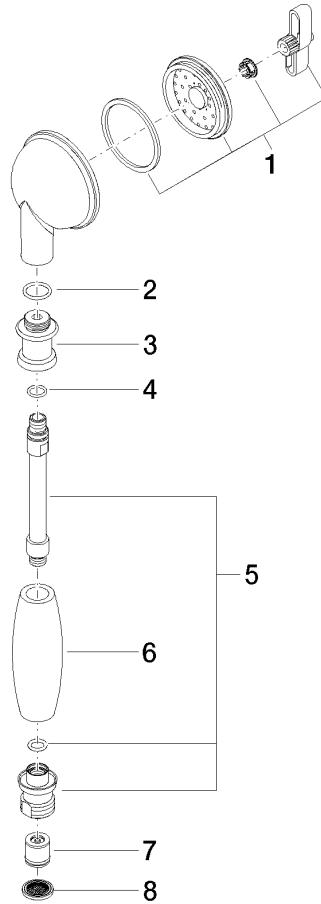

MADISON Metal hand shower with porcelain insert (white) - Brushed Dark Platinum

MADISON

28 002 970

- COMPACT RAIN, max. flow rate 9 l/min (at 3 bar)
- Function from: 6 l/min
- spray head Ø 64mm
- 1/2" connection
- WRAS 240502026, 1809019

Intrinsic protection against back flow.

	Brushed Dark Platinum	28 002 970-99
	Chrome	28 002 970-00
	Chrome	28 002 970-00 0010
	Gold (23.9kt)	28 002 970-01
	Brushed Platinum	28 002 970-06
	Brushed Platinum	28 002 970-06 0010
	Platinum	28 002 970-08
	Platinum	28 002 970-08 0010
	Durabrand (23kt Gold)	28 002 970-09
	Durabrand (23kt Gold)	28 002 970-09 0010
	Brushed Durabrand (23kt Gold)	28 002 970-28
	Brushed Durabrand (23kt Gold)	28 002 970-28 0010
	Brushed Chrome	28 002 970-93
	Brushed Chrome	28 002 970-93 0010
	Brushed Dark Platinum	28 002 970-99 0010

28 002 970
mm [inches]

Flow rate chart

Certificates

LGA_8492.

WRAS_240502026.

28 002 970
Parts for other
finishes can be found
here: [Chrome](#)

Spare parts list

No.	Item Number	Name	Quantity used	Delivery time
1	90 12 01 010 00 90	set	1	2
2	09 14 10 069 90	seal	1	2
3	09 24 04 059 20-99	nipple	1	30
4	09 14 10 042 90	seal	1	2
5	90 28 22 033 00-99	insert	1	30
6	11 167 820 60	handle	1	2
7	09 23 01 077 90	flow reducer	1	2
8	09 23 01 039 90	sieve	1	2