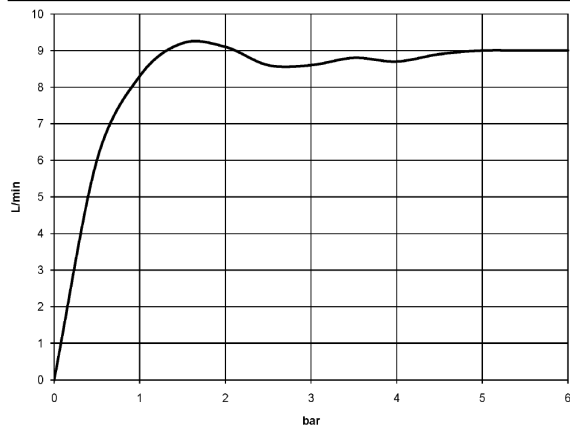

28 002 978

- Three settings: COMPACT RAIN, COMPACT SOFT FLOW, COMPACT AQUAPRESSURE FLOW, max. flow rate 9 l/min (at 3 bar)
- with anti-scale system
- spray head Ø 95mm
- 1/2" connection

Intrinsic protection against back flow.

	Platinum	28 002 978-08
	Chrome	28 002 978-00
	Chrome	28 002 978-00 0010
	Brushed Platinum	28 002 978-06
	Brushed Platinum	28 002 978-06 0010
	Platinum	28 002 978-08 0010
	Durabass (23kt Gold)	28 002 978-09
	Durabass (23kt Gold)	28 002 978-09 0010
	Brushed Durabass (23kt Gold)	28 002 978-28
	Brushed Durabass (23kt Gold)	28 002 978-28 0010
	Brushed Chrome	28 002 978-93
	Brushed Chrome	28 002 978-93 0010
	Brushed Dark Platinum	28 002 978-99
	Brushed Dark Platinum	28 002 978-99 0010

28 002 978

mm [inches]

Flow rate chart

Certificates

LGA_18610.

28 002 978

Parts for other finishes can be found here: [Chrome](#)

Spare parts list

No.	Item Number	Name	Quantity used	Delivery time
1	09 21 02 115 90	cap	1	2
2	09 23 01 039 90	sieve	1	2
3	09 23 01 077 90	flow reducer	1	2
4	04 12 11 071 00 90	shower	1	2
5	09 30 09 022 90	key	1	2