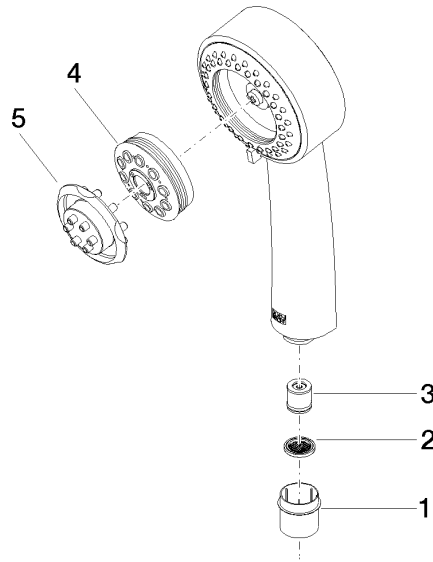

28 002 978

- Three settings: COMPACT RAIN, COMPACT SOFT FLOW, COMPACT AQUAPRESSURE FLOW, max. flow rate 9 l/min (at 3 bar)
- with anti-scale system
- spray head Ø 95mm
- 1/2" connection

Intrinsic protection against back flow.

28 002 978

mm [inches]

Flow rate chart

Certificates

LGA_18610.

28 002 978

Parts for other finishes can be found here: [Chrome](#)

Spare parts list

No.	Item Number	Name	Quantity used	Delivery time
1	09 21 02 115 90	cap	1	2
2	09 23 01 039 90	sieve	1	2
3	09 23 01 077 90	flow reducer	1	2
4	04 12 11 071 00 90	shower	1	2
5	09 30 09 022 90	key	1	2