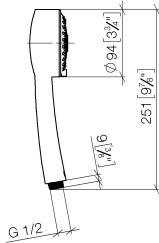

28 002 978

- Three settings: COMPACT RAIN, COMPACT SOFT FLOW, COMPACT AQUAPRESSURE FLOW, max. flow rate 9 l/min (at 3 bar)
- with anti-scale system
- spray head Ø 95mm
- 1/2" connection

Intrinsic protection against back flow.

28 002 978

mm [inches]

**Flow rate chart**

**Certificates**

LGA\_18610.

28 002 978

Parts for other finishes can be found here: [Chrome](#)

### Spare parts list

No.	Item Number	Name	Quantity used	Delivery time
1	09 21 02 115 90	cap	1	2
2	09 23 01 039 90	sieve	1	2
3	09 23 01 077 90	flow reducer	1	2
4	04 12 11 071 00 90	shower	1	2
5	09 30 09 022 90	key	1	2