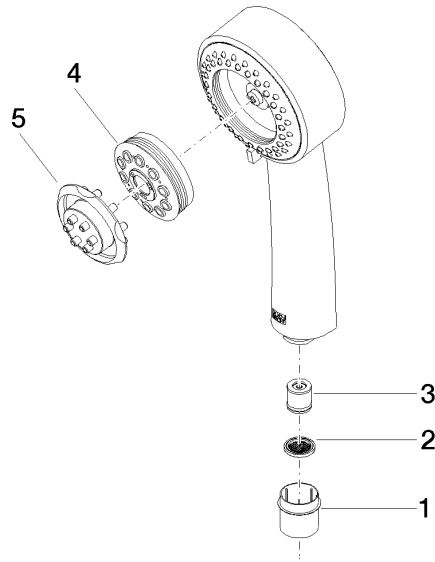

28 002 978

- Three settings: COMPACT RAIN, COMPACT SOFT FLOW, COMPACT AQUAPRESSURE FLOW, max. flow rate 9 l/min (at 3 bar)
- with anti-scale system
- spray head Ø 95mm
- 1/2" connection

Intrinsic protection against back flow.

28 002 978

mm [inches]

**Flow rate chart**

**Certificates**

LGA\_18610.

28 002 978

Parts for other finishes can be found here: [Chrome](#)

### Spare parts list

No.	Item Number	Name	Quantity used	Delivery time
1	09 21 02 115 90	cap	1	2
2	09 23 01 039 90	sieve	1	2
3	09 23 01 077 90	flow reducer	1	2
4	04 12 11 071 00 90	shower	1	2
5	09 30 09 022 90	key	1	2