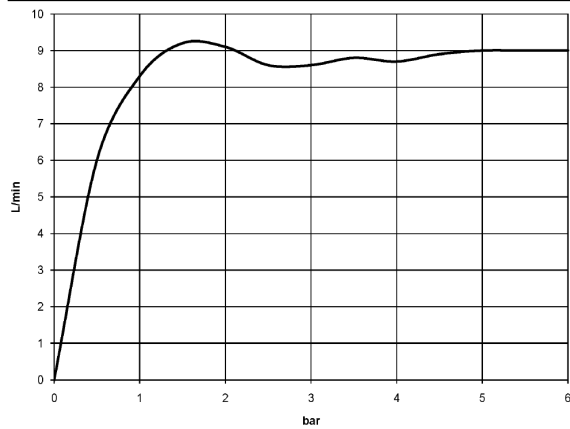

28 002 978

- Three settings: COMPACT RAIN, COMPACT SOFT FLOW, COMPACT AQUAPRESSURE FLOW, max. flow rate 9 l/min (at 3 bar)
- with anti-scale system
- spray head Ø 95mm
- 1/2" connection

Intrinsic protection against back flow.

	Brushed Chrome	28 002 978-93
	Chrome	28 002 978-00
	Chrome	28 002 978-00 0010
	Brushed Platinum	28 002 978-06
	Brushed Platinum	28 002 978-06 0010
	Platinum	28 002 978-08
	Platinum	28 002 978-08 0010
	Durabrand (23kt Gold)	28 002 978-09
	Durabrand (23kt Gold)	28 002 978-09 0010
	Brushed Durabrand (23kt Gold)	28 002 978-28
	Brushed Durabrand (23kt Gold)	28 002 978-28 0010
	Brushed Chrome	28 002 978-93 0010
	Brushed Dark Platinum	28 002 978-99
	Brushed Dark Platinum	28 002 978-99 0010

28 002 978

mm [inches]

**Flow rate chart**

**Certificates**

LGA\_18610.

28 002 978

Parts for other finishes can be found here: [Chrome](#)