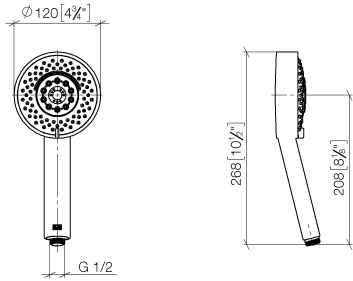

Hand shower - Brushed Platinum

IMO

28 012 979

- Four settings: COMPACT RAIN, COMPACT SOFT FLOW, COMPACT AQUAPRESSURE FLOW, COMPACT CASCADE, max. flow rate 15 l/min (at 3 bar)
- with anti-scale system
- spray head Ø 120mm
- 1/2" connection

Intrinsic protection against back flow.

Fits: IMO, LULU, MADISON, MEM, TARA, CL.1, LISSÉ, VAIA, META, CYO

	Brushed Platinum	28 012 979-06
	Chrome	28 012 979-00
	Chrome	28 012 979-00 0010
	Brushed Platinum	28 012 979-06 0010
	Platinum	28 012 979-08
	Platinum	28 012 979-08 0010
	Dark Chrome	28 012 979-19
	Dark Chrome	28 012 979-19 0010
	Light Gold	28 012 979-26
	Light Gold	28 012 979-26 0010
	Brushed Light Gold	28 012 979-27
	Brushed Light Gold	28 012 979-27 0010
	Brushed Durabrass (23kt Gold)	28 012 979-28
	Brushed Durabrass (23kt Gold)	28 012 979-28 0010
	Matte Black	28 012 979-33 0010
	Matte Black	28 012 979-33
	Brushed Bronze	28 012 979-42
	Brushed Bronze	28 012 979-42 0010
	Brushed Champagne (22kt Gold)	28 012 979-46
	Brushed Champagne (22kt Gold)	28 012 979-46 0010
	Champagne (22kt Gold)	28 012 979-47
	Champagne (22kt Gold)	28 012 979-47 0010
	Brushed Chrome	28 012 979-93
	Brushed Chrome	28 012 979-93 0010
	Brushed Dark Platinum	28 012 979-99 0010
	Brushed Dark Platinum	28 012 979-99

Hand shower - Brushed Platinum

IMO

28 012 979

28 012 979

mm [inches]

Flow rate chart

Certificates

LGA_29980.