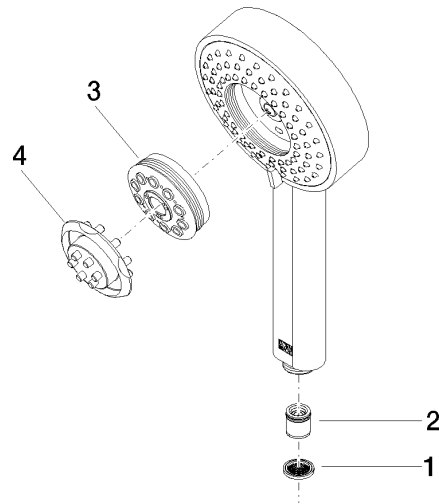

Hand shower - Brushed Platinum

IMO

28 012 979

- Four settings: COMPACT RAIN, COMPACT SOFT FLOW, COMPACT AQUAPRESSURE FLOW, COMPACT CASCADE, max. flow rate 15 l/min (at 3 bar)
- with anti-scale system
- spray head Ø 120mm
- 1/2" connection

Intrinsic protection against back flow.

Fits: IMO, LULU, MADISON, MEM, TARA, CL.1, LISSÉ, VAIA, META, CYO

	Brushed Platinum	28 012 979-06
	Chrome	28 012 979-00
	Chrome	28 012 979-00 0010
	Brushed Platinum	28 012 979-06 0010
	Platinum	28 012 979-08
	Platinum	28 012 979-08 0010
	Dark Chrome	28 012 979-19
	Dark Chrome	28 012 979-19 0010
	Light Gold	28 012 979-26
	Light Gold	28 012 979-26 0010
	Brushed Light Gold	28 012 979-27
	Brushed Light Gold	28 012 979-27 0010
	Brushed Durabrass (23kt Gold)	28 012 979-28
	Brushed Durabrass (23kt Gold)	28 012 979-28 0010
	Matte Black	28 012 979-33 0010
	Matte Black	28 012 979-33
	Brushed Bronze	28 012 979-42
	Brushed Bronze	28 012 979-42 0010
	Brushed Champagne (22kt Gold)	28 012 979-46
	Brushed Champagne (22kt Gold)	28 012 979-46 0010
	Champagne (22kt Gold)	28 012 979-47
	Champagne (22kt Gold)	28 012 979-47 0010
	Brushed Chrome	28 012 979-93
	Brushed Chrome	28 012 979-93 0010
	Brushed Dark Platinum	28 012 979-99 0010
	Brushed Dark Platinum	28 012 979-99

Hand shower - Brushed Platinum

IMO

28 012 979

28 012 979

mm [inches]

Flow rate chart

Certificates

LGA_29980.

28 012 979

Parts for other finishes can be found here: [Chrome](#)

Spare parts list

No.	Item Number	Name	Quantity used	Delivery time
1	09 23 01 039 90	sieve	1	2
2	09 23 01 046 90	back-flow preventer	1	2
3	04 12 11 071 00 90	shower	1	2
4	09 30 09 022 90	key	1	2