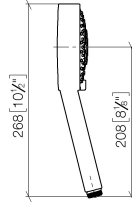

28 012 979

- Four settings: COMPACT RAIN, COMPACT SOFT FLOW, COMPACT AQUAPRESSURE FLOW, COMPACT CASCADE, max. flow rate 15 l/min (at 3 bar)
- with anti-scale system
- spray head Ø 120mm
- 1/2" connection

Intrinsic protection against back flow.

Fits: IMO, LULU, MADISON, MEM, TARA, CL.1, LISSÉ, VAIA, META, CYO

	Platinum	28 012 979-08
	Chrome	28 012 979-00
	Chrome	28 012 979-00 0010
	Brushed Platinum	28 012 979-06
	Brushed Platinum	28 012 979-06 0010
	Platinum	28 012 979-08 0010
	Dark Chrome	28 012 979-19
	Dark Chrome	28 012 979-19 0010
	Light Gold	28 012 979-26
	Light Gold	28 012 979-26 0010
	Brushed Light Gold	28 012 979-27
	Brushed Light Gold	28 012 979-27 0010
	Brushed Durabrass (23kt Gold)	28 012 979-28
	Brushed Durabrass (23kt Gold)	28 012 979-28 0010
	Matte Black	28 012 979-33 0010
	Matte Black	28 012 979-33
	Brushed Bronze	28 012 979-42
	Brushed Bronze	28 012 979-42 0010
	Brushed Champagne (22kt Gold)	28 012 979-46
	Brushed Champagne (22kt Gold)	28 012 979-46 0010
	Champagne (22kt Gold)	28 012 979-47
	Champagne (22kt Gold)	28 012 979-47 0010
	Brushed Chrome	28 012 979-93
	Brushed Chrome	28 012 979-93 0010
	Brushed Dark Platinum	28 012 979-99 0010
	Brushed Dark Platinum	28 012 979-99

Hand shower - Platinum

IMO

28 012 979

28 012 979

mm [inches]

Flow rate chart

Certificates

LGA_29980.