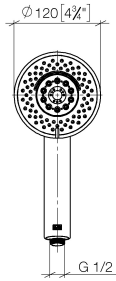

28 012 979

- Four settings: COMPACT RAIN, COMPACT SOFT FLOW, COMPACT AQUAPRESSURE FLOW, COMPACT CASCADE, max. flow rate 15 l/min (at 3 bar)
- with anti-scale system
- spray head Ø 120mm
- 1/2" connection

Intrinsic protection against back flow.

Fits: IMO, LULU, MADISON, MEM, TARA, CL.1, LISSÉ, VAIA, META, CYO

	Platinum	28 012 979-08
	Chrome	28 012 979-00
	Chrome	28 012 979-00 0010
	Brushed Platinum	28 012 979-06
	Brushed Platinum	28 012 979-06 0010
	Platinum	28 012 979-08 0010
	Dark Chrome	28 012 979-19
	Dark Chrome	28 012 979-19 0010
	Light Gold	28 012 979-26
	Light Gold	28 012 979-26 0010
	Brushed Light Gold	28 012 979-27
	Brushed Light Gold	28 012 979-27 0010
	Brushed Durabrass (23kt Gold)	28 012 979-28
	Brushed Durabrass (23kt Gold)	28 012 979-28 0010
	Matte Black	28 012 979-33 0010
	Matte Black	28 012 979-33
	Brushed Bronze	28 012 979-42
	Brushed Bronze	28 012 979-42 0010
	Brushed Champagne (22kt Gold)	28 012 979-46
	Brushed Champagne (22kt Gold)	28 012 979-46 0010
	Champagne (22kt Gold)	28 012 979-47
	Champagne (22kt Gold)	28 012 979-47 0010
	Brushed Chrome	28 012 979-93
	Brushed Chrome	28 012 979-93 0010
	Brushed Dark Platinum	28 012 979-99 0010
	Brushed Dark Platinum	28 012 979-99

Hand shower - Platinum

IMO

28 012 979

28 012 979

mm [inches]

Flow rate chart

Certificates

LGA_29980.