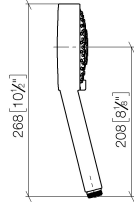

## Hand shower - Dark Chrome

IMO

28 012 979

- Four settings: COMPACT RAIN, COMPACT SOFT FLOW, COMPACT AQUAPRESSURE FLOW, COMPACT CASCADE, max. flow rate 15 l/min (at 3 bar)
- with anti-scale system
- spray head Ø 120mm
- 1/2" connection

## Hand shower - Dark Chrome

---

IMO

28 012 979

28 012 979

mm [inches]

### Flow rate chart