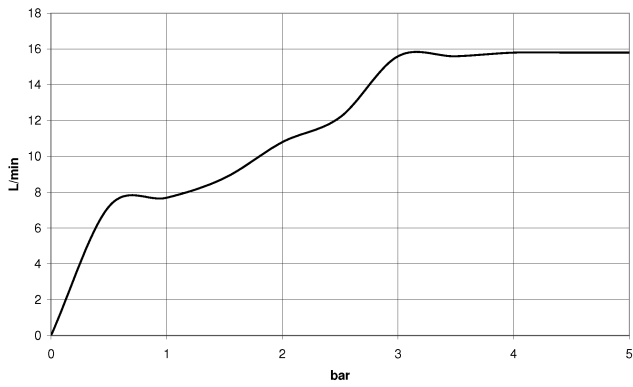

## Hand shower - Dark Chrome

IMO

28 012 979

- Four settings: COMPACT RAIN, COMPACT SOFT FLOW, COMPACT AQUAPRESSURE FLOW, COMPACT CASCADE, max. flow rate 15 l/min (at 3 bar)
- with anti-scale system
- spray head Ø 120mm
- 1/2" connection

## Hand shower - Dark Chrome

---

IMO

28 012 979

28 012 979

mm [inches]

### Flow rate chart