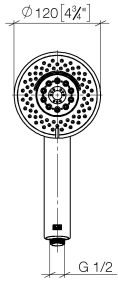

## Hand shower - Dark Chrome

IMO

28 012 979

- Four settings: COMPACT RAIN, COMPACT SOFT FLOW, COMPACT AQUAPRESSURE FLOW, COMPACT CASCADE, max. flow rate 15 l/min (at 3 bar)
- with anti-scale system
- spray head Ø 120mm
- 1/2" connection

## Hand shower - Dark Chrome

---

IMO

28 012 979

28 012 979

mm [inches]

### Flow rate chart