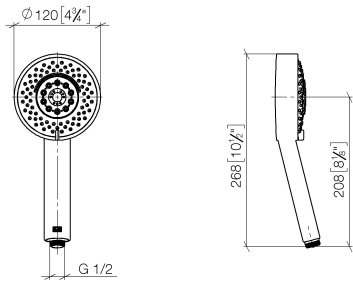

## Hand shower - Light Gold

IMO

28 012 979

- Four settings: COMPACT RAIN, COMPACT SOFT FLOW, COMPACT AQUAPRESSURE FLOW, COMPACT CASCADE, max. flow rate 15 l/min (at 3 bar)
- with anti-scale system
- spray head Ø 120mm
- 1/2" connection

## Hand shower - Light Gold

---

IMO

28 012 979

28 012 979

mm [inches]

### Flow rate chart