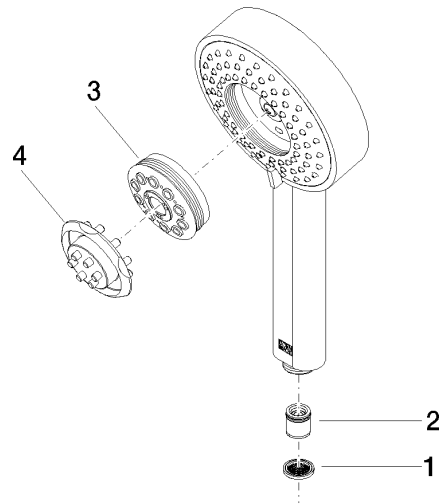

## Hand shower - Light Gold

IMO

28 012 979

- Four settings: COMPACT RAIN, COMPACT SOFT FLOW, COMPACT AQUAPRESSURE FLOW, COMPACT CASCADE, max. flow rate 15 l/min (at 3 bar)
- with anti-scale system
- spray head Ø 120mm
- 1/2" connection

## Hand shower - Light Gold

---

IMO

28 012 979

28 012 979

mm [inches]

### Flow rate chart

### Spare parts list

No.	Item Number	Name	Quantity used	Delivery time
1	09 23 01 039 90	sieve	1	2
2	09 23 01 046 90	back-flow preventer	1	2
3	04 12 11 071 00 90	shower	1	2
4	09 30 09 022 90	key	1	2