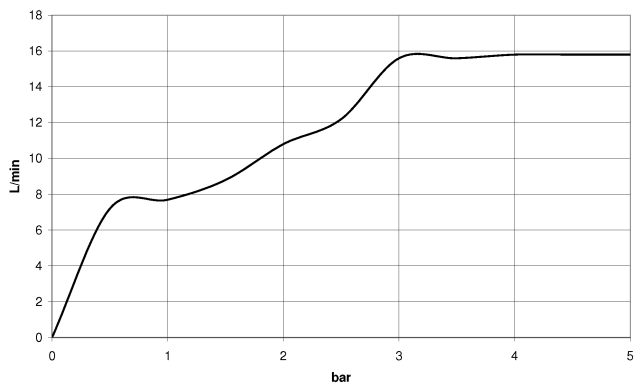

## Hand shower - Light Gold

IMO

28 012 979

- Four settings: COMPACT RAIN, COMPACT SOFT FLOW, COMPACT AQUAPRESSURE FLOW, COMPACT CASCADE, max. flow rate 15 l/min (at 3 bar)
- with anti-scale system
- spray head Ø 120mm
- 1/2" connection

## Hand shower - Light Gold

---

IMO

28 012 979

28 012 979

mm [inches]

### Flow rate chart