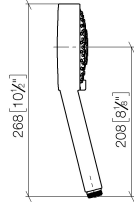

Hand shower - Brushed Light Gold

IMO

28 012 979

- Four settings: COMPACT RAIN, COMPACT SOFT FLOW, COMPACT AQUAPRESSURE FLOW, COMPACT CASCADE, max. flow rate 15 l/min (at 3 bar)
- with anti-scale system
- spray head Ø 120mm
- 1/2" connection

Intrinsic protection against back flow.

Fits: IMO, LULU, MADISON, MEM, TARA, CL.1, LISSÉ, VAIA, META, CYO

	Brushed Light Gold	28 012 979-27
	Chrome	28 012 979-00
	Chrome	28 012 979-00 0010
	Brushed Platinum	28 012 979-06
	Brushed Platinum	28 012 979-06 0010
	Platinum	28 012 979-08
	Platinum	28 012 979-08 0010
	Dark Chrome	28 012 979-19
	Dark Chrome	28 012 979-19 0010
	Light Gold	28 012 979-26
	Light Gold	28 012 979-26 0010
	Brushed Light Gold	28 012 979-27 0010
	Brushed Durabrass (23kt Gold)	28 012 979-28
	Brushed Durabrass (23kt Gold)	28 012 979-28 0010
	Matte Black	28 012 979-33 0010
	Matte Black	28 012 979-33
	Brushed Bronze	28 012 979-42
	Brushed Bronze	28 012 979-42 0010
	Brushed Champagne (22kt Gold)	28 012 979-46
	Brushed Champagne (22kt Gold)	28 012 979-46 0010
	Champagne (22kt Gold)	28 012 979-47
	Champagne (22kt Gold)	28 012 979-47 0010
	Brushed Chrome	28 012 979-93
	Brushed Chrome	28 012 979-93 0010
	Brushed Dark Platinum	28 012 979-99 0010
	Brushed Dark Platinum	28 012 979-99

Hand shower - Brushed Light Gold

IMO

28 012 979

28 012 979

mm [inches]

Flow rate chart

Certificates

LGA_29980.