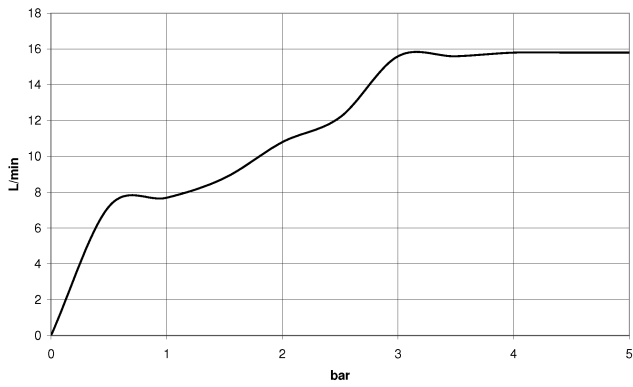

Hand shower - Brushed Light Gold

IMO

28 012 979

- Four settings: COMPACT RAIN, COMPACT SOFT FLOW, COMPACT AQUAPRESSURE FLOW, COMPACT CASCADE, max. flow rate 15 l/min (at 3 bar)
- with anti-scale system
- spray head Ø 120mm
- 1/2" connection

Hand shower - Brushed Light Gold

IMO

28 012 979

28 012 979

mm [inches]

Flow rate chart

Certificates

LGA_29980.