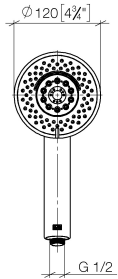

Hand shower - Brushed Light Gold

IMO

28 012 979

- Four settings: COMPACT RAIN, COMPACT SOFT FLOW, COMPACT AQUAPRESSURE FLOW, COMPACT CASCADE, max. flow rate 15 l/min (at 3 bar)
- with anti-scale system
- spray head Ø 120mm
- 1/2" connection

Intrinsic protection against back flow.

Fits: IMO, LULU, MADISON, MEM, TARA, CL.1, LISSÉ, VAIA, META, CYO

	Brushed Light Gold	28 012 979-27
	Chrome	28 012 979-00
	Chrome	28 012 979-00 0010
	Brushed Platinum	28 012 979-06
	Brushed Platinum	28 012 979-06 0010
	Platinum	28 012 979-08
	Platinum	28 012 979-08 0010
	Dark Chrome	28 012 979-19
	Dark Chrome	28 012 979-19 0010
	Light Gold	28 012 979-26
	Light Gold	28 012 979-26 0010
	Brushed Light Gold	28 012 979-27 0010
	Brushed Durabrass (23kt Gold)	28 012 979-28
	Brushed Durabrass (23kt Gold)	28 012 979-28 0010
	Matte Black	28 012 979-33 0010
	Matte Black	28 012 979-33
	Brushed Bronze	28 012 979-42
	Brushed Bronze	28 012 979-42 0010
	Brushed Champagne (22kt Gold)	28 012 979-46
	Brushed Champagne (22kt Gold)	28 012 979-46 0010
	Champagne (22kt Gold)	28 012 979-47
	Champagne (22kt Gold)	28 012 979-47 0010
	Brushed Chrome	28 012 979-93
	Brushed Chrome	28 012 979-93 0010
	Brushed Dark Platinum	28 012 979-99 0010
	Brushed Dark Platinum	28 012 979-99

Hand shower - Brushed Light Gold

IMO

28 012 979

28 012 979

mm [inches]

Flow rate chart

Certificates

LGA_29980.