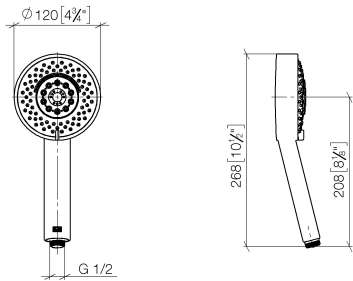

Hand shower - Brushed Durabrass (23kt Gold)

IMO

28 012 979

- Four settings: COMPACT RAIN, COMPACT SOFT FLOW, COMPACT AQUAPRESSURE FLOW, COMPACT CASCADE, max. flow rate 15 l/min (at 3 bar)
- with anti-scale system
- spray head Ø 120mm
- 1/2" connection

Intrinsic protection against back flow.

Fits: IMO, LULU, MADISON, MEM, TARA, CL.1, LISSÉ, VAIA, META, CYO

	Brushed Durabrass (23kt Gold)	28 012 979-28
	Chrome	28 012 979-00
	Chrome	28 012 979-00 0010
	Brushed Platinum	28 012 979-06
	Brushed Platinum	28 012 979-06 0010
	Platinum	28 012 979-08
	Platinum	28 012 979-08 0010
	Dark Chrome	28 012 979-19
	Dark Chrome	28 012 979-19 0010
	Light Gold	28 012 979-26
	Light Gold	28 012 979-26 0010
	Brushed Light Gold	28 012 979-27
	Brushed Light Gold	28 012 979-27 0010
	Brushed Durabrass (23kt Gold)	28 012 979-28 0010
	Matte Black	28 012 979-33 0010
	Matte Black	28 012 979-33
	Brushed Bronze	28 012 979-42
	Brushed Bronze	28 012 979-42 0010
	Brushed Champagne (22kt Gold)	28 012 979-46
	Brushed Champagne (22kt Gold)	28 012 979-46 0010
	Champagne (22kt Gold)	28 012 979-47
	Champagne (22kt Gold)	28 012 979-47 0010
	Brushed Chrome	28 012 979-93
	Brushed Chrome	28 012 979-93 0010
	Brushed Dark Platinum	28 012 979-99 0010
	Brushed Dark Platinum	28 012 979-99

Hand shower - Brushed Durabronz (23kt Gold)

IMO

28 012 979

28 012 979

mm [inches]

Flow rate chart

Certificates

LGA_29980.