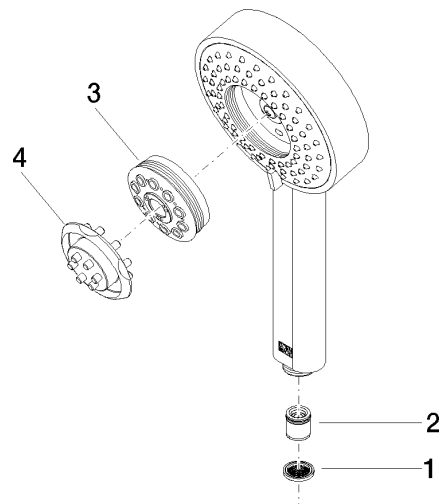

Hand shower - Brushed Durabrass (23kt Gold)

IMO

28 012 979

- Four settings: COMPACT RAIN, COMPACT SOFT FLOW, COMPACT AQUAPRESSURE FLOW, COMPACT CASCADE, max. flow rate 15 l/min (at 3 bar)
- with anti-scale system
- spray head Ø 120mm
- 1/2" connection

Intrinsic protection against back flow.

Fits: IMO, LULU, MADISON, MEM, TARA, CL.1, LISSÉ, VAIA, META, CYO

	Brushed Durabrass (23kt Gold)	28 012 979-28
	Chrome	28 012 979-00
	Chrome	28 012 979-00 0010
	Brushed Platinum	28 012 979-06
	Brushed Platinum	28 012 979-06 0010
	Platinum	28 012 979-08
	Platinum	28 012 979-08 0010
	Dark Chrome	28 012 979-19
	Dark Chrome	28 012 979-19 0010
	Light Gold	28 012 979-26
	Light Gold	28 012 979-26 0010
	Brushed Light Gold	28 012 979-27
	Brushed Light Gold	28 012 979-27 0010
	Brushed Durabrass (23kt Gold)	28 012 979-28 0010
	Matte Black	28 012 979-33 0010
	Matte Black	28 012 979-33
	Brushed Bronze	28 012 979-42
	Brushed Bronze	28 012 979-42 0010
	Brushed Champagne (22kt Gold)	28 012 979-46
	Brushed Champagne (22kt Gold)	28 012 979-46 0010
	Champagne (22kt Gold)	28 012 979-47
	Champagne (22kt Gold)	28 012 979-47 0010
	Brushed Chrome	28 012 979-93
	Brushed Chrome	28 012 979-93 0010
	Brushed Dark Platinum	28 012 979-99 0010
	Brushed Dark Platinum	28 012 979-99

Hand shower - Brushed Durabronz (23kt Gold)

IMO

28 012 979

28 012 979

mm [inches]

Flow rate chart

Certificates

LGA_29980.

28 012 979

Parts for other finishes can be found here: [Chrome](#)

Spare parts list

No.	Item Number	Name	Quantity used	Delivery time
1	09 23 01 039 90	sieve	1	2
2	09 23 01 046 90	back-flow preventer	1	2
3	04 12 11 071 00 90	shower	1	2
4	09 30 09 022 90	key	1	2