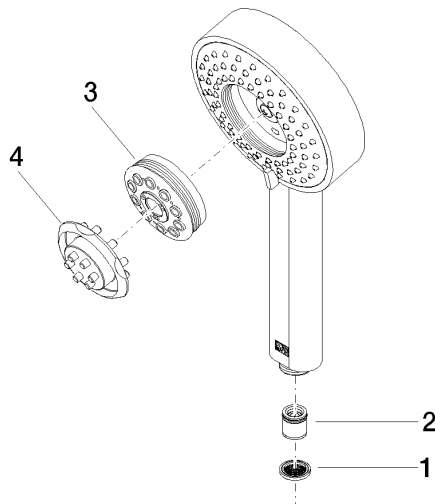

Hand shower - Matte Black

IMO

28 012 979

- Four settings: COMPACT RAIN, COMPACT SOFT FLOW, COMPACT AQUAPRESSURE FLOW, COMPACT CASCADE, max. flow rate 15 l/min (at 3 bar)
- with anti-scale system
- spray head Ø 120mm
- 1/2" connection

Hand shower - Matte Black

IMO

28 012 979

28 012 979

mm [inches]

Flow rate chart

Codes & Standards

DIN 4109

ISO 3822

Ü-Zeichen

Hand shower - Matte Black

IMO

28 012 979

Certificates

LGA_29

28 012 979

Product version from 4/1/2024

Parts for other
finishes can be found
here: [Chrome](#)

Hand shower - Matte Black

IMO

28 012 979

Spare parts list

Product version from 4/1/2024

No.	Item Number	Name	Quantity used	Delivery time
	09 23 01 039 90	sieve	4	2