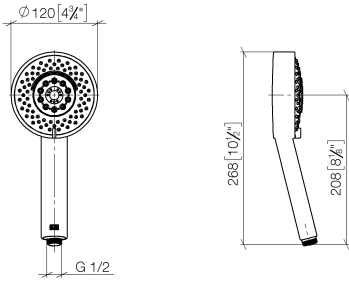

Hand shower - Matte Black

IMO

28 012 979

- Four settings: COMPACT RAIN, COMPACT SOFT FLOW, COMPACT AQUAPRESSURE FLOW, COMPACT CASCADE, max. flow rate 15 l/min (at 3 bar)
- with anti-scale system
- spray head Ø 120mm
- 1/2" connection

Intrinsic protection against back flow.

Fits: IMO, LULU, MADISON, MEM, TARA, CL.1, LISSÉ, VAIA, META, CYO

	Matte Black	28 012 979-33
	Chrome	28 012 979-00
	Chrome	28 012 979-00 0010
	Brushed Platinum	28 012 979-06
	Brushed Platinum	28 012 979-06 0010
	Platinum	28 012 979-08
	Platinum	28 012 979-08 0010
	Dark Chrome	28 012 979-19
	Dark Chrome	28 012 979-19 0010
	Light Gold	28 012 979-26
	Light Gold	28 012 979-26 0010
	Brushed Light Gold	28 012 979-27
	Brushed Light Gold	28 012 979-27 0010
	Brushed Durabrass (23kt Gold)	28 012 979-28
	Brushed Durabrass (23kt Gold)	28 012 979-28 0010
	Matte Black	28 012 979-33 0010
	Brushed Bronze	28 012 979-42
	Brushed Bronze	28 012 979-42 0010
	Brushed Champagne (22kt Gold)	28 012 979-46
	Brushed Champagne (22kt Gold)	28 012 979-46 0010
	Champagne (22kt Gold)	28 012 979-47
	Champagne (22kt Gold)	28 012 979-47 0010
	Brushed Chrome	28 012 979-93
	Brushed Chrome	28 012 979-93 0010
	Brushed Dark Platinum	28 012 979-99
	Brushed Dark Platinum	28 012 979-99 0010

Hand shower - Matte Black

IMO

28 012 979

28 012 979

mm [inches]

Flow rate chart

Codes & Standards

DIN 4109