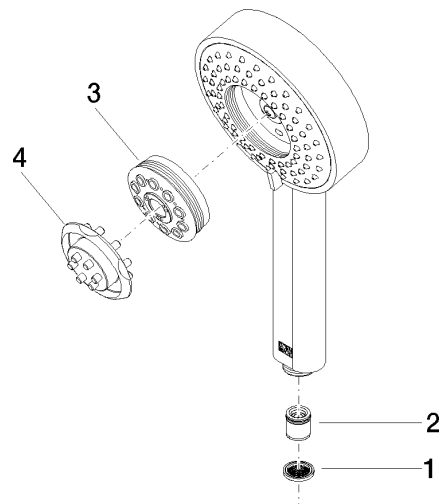

Hand shower - Brushed Champagne (22kt Gold)

IMO

28 012 979

- Four settings: COMPACT RAIN, COMPACT SOFT FLOW, COMPACT AQUAPRESSURE FLOW, COMPACT CASCADE, max. flow rate 15 l/min (at 3 bar)
- with anti-scale system
- spray head Ø 120mm
- 1/2" connection

Intrinsic protection against back flow.

Fits: IMO, LULU, MADISON, MEM, TARA, CL.1, LISSÉ, VAIA, META, CYO

	Brushed Champagne (22kt Gold)	28 012 979-46
	Chrome	28 012 979-00
	Chrome	28 012 979-00 0010
	Brushed Platinum	28 012 979-06
	Brushed Platinum	28 012 979-06 0010
	Platinum	28 012 979-08
	Platinum	28 012 979-08 0010
	Dark Chrome	28 012 979-19
	Dark Chrome	28 012 979-19 0010
	Light Gold	28 012 979-26
	Light Gold	28 012 979-26 0010
	Brushed Light Gold	28 012 979-27
	Brushed Light Gold	28 012 979-27 0010
	Brushed Durabrass (23kt Gold)	28 012 979-28
	Brushed Durabrass (23kt Gold)	28 012 979-28 0010
	Matte Black	28 012 979-33 0010
	Matte Black	28 012 979-33
	Brushed Bronze	28 012 979-42
	Brushed Bronze	28 012 979-42 0010
	Brushed Champagne (22kt Gold)	28 012 979-46 0010
	Champagne (22kt Gold)	28 012 979-47
	Champagne (22kt Gold)	28 012 979-47 0010
	Brushed Chrome	28 012 979-93
	Brushed Chrome	28 012 979-93 0010
	Brushed Dark Platinum	28 012 979-99 0010
	Brushed Dark Platinum	28 012 979-99

Hand shower - Brushed Champagne (22kt Gold)

IMO

28 012 979

28 012 979

mm [inches]

Flow rate chart

Certificates

LGA_29980.

28 012 979

Parts for other finishes can be found here: [Chrome](#)

Spare parts list

No.	Item Number	Name	Quantity used	Delivery time
1	09 23 01 039 90	sieve	1	2
2	09 23 01 046 90	back-flow preventer	1	2
3	04 12 11 071 00 90	shower	1	2
4	09 30 09 022 90	key	1	2