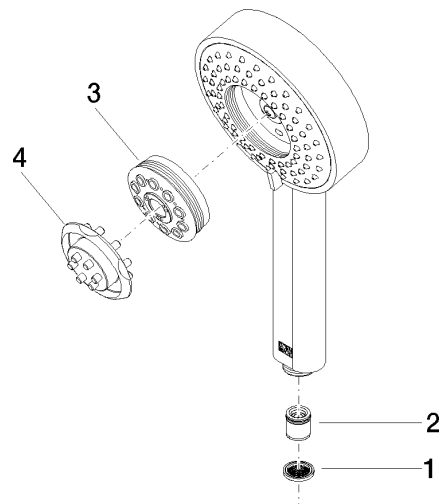

Hand shower - Brushed Chrome

IMO

28 012 979

- Four settings: COMPACT RAIN, COMPACT SOFT FLOW, COMPACT AQUAPRESSURE FLOW, COMPACT CASCADE, max. flow rate 15 l/min (at 3 bar)
- with anti-scale system
- spray head Ø 120mm
- 1/2" connection

Intrinsic protection against back flow.

Fits: IMO, LULU, MADISON, MEM, TARA, CL.1, LISSÉ, VAIA, META, CYO

	Brushed Chrome	28 012 979-93
	Chrome	28 012 979-00
	Chrome	28 012 979-00 0010
	Brushed Platinum	28 012 979-06
	Brushed Platinum	28 012 979-06 0010
	Platinum	28 012 979-08
	Platinum	28 012 979-08 0010
	Dark Chrome	28 012 979-19
	Dark Chrome	28 012 979-19 0010
	Light Gold	28 012 979-26
	Light Gold	28 012 979-26 0010
	Brushed Light Gold	28 012 979-27
	Brushed Light Gold	28 012 979-27 0010
	Brushed Durabrass (23kt Gold)	28 012 979-28
	Brushed Durabrass (23kt Gold)	28 012 979-28 0010
	Matte Black	28 012 979-33 0010
	Matte Black	28 012 979-33
	Brushed Bronze	28 012 979-42
	Brushed Bronze	28 012 979-42 0010
	Brushed Champagne (22kt Gold)	28 012 979-46
	Brushed Champagne (22kt Gold)	28 012 979-46 0010
	Champagne (22kt Gold)	28 012 979-47
	Champagne (22kt Gold)	28 012 979-47 0010
	Brushed Chrome	28 012 979-93 0010
	Brushed Dark Platinum	28 012 979-99 0010
	Brushed Dark Platinum	28 012 979-99

Hand shower - Brushed Chrome

IMO

28 012 979

28 012 979

mm [inches]

Flow rate chart

Certificates

LGA_29980.

28 012 979

Parts for other
finishes can be found
here: [Chrome](#)

Spare parts list

No.	Item Number	Name	Quantity used	Delivery time
1	09 23 01 039 90	sieve	1	2
2	09 23 01 046 90	back-flow preventer	1	2
3	04 12 11 071 00 90	shower	1	2
4	09 30 09 022 90	key	1	2