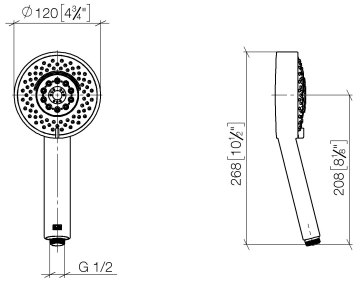

Hand shower - Brushed Dark Platinum

IMO

28 012 979

- Four settings: COMPACT RAIN, COMPACT SOFT FLOW, COMPACT AQUAPRESSURE FLOW, COMPACT CASCADE, max. flow rate 15 l/min (at 3 bar)
- with anti-scale system
- spray head Ø 120mm
- 1/2" connection

Intrinsic protection against back flow.

Fits: IMO, LULU, MADISON, MEM, TARA, CL.1, LISSÉ, VAIA, META, CYO

	Brushed Dark Platinum	28 012 979-99
	Chrome	28 012 979-00
	Chrome	28 012 979-00 0010
	Brushed Platinum	28 012 979-06
	Brushed Platinum	28 012 979-06 0010
	Platinum	28 012 979-08
	Platinum	28 012 979-08 0010
	Dark Chrome	28 012 979-19
	Dark Chrome	28 012 979-19 0010
	Light Gold	28 012 979-26
	Light Gold	28 012 979-26 0010
	Brushed Light Gold	28 012 979-27
	Brushed Light Gold	28 012 979-27 0010
	Brushed Durabrass (23kt Gold)	28 012 979-28
	Brushed Durabrass (23kt Gold)	28 012 979-28 0010
	Matte Black	28 012 979-33 0010
	Matte Black	28 012 979-33
	Brushed Bronze	28 012 979-42
	Brushed Bronze	28 012 979-42 0010
	Brushed Champagne (22kt Gold)	28 012 979-46
	Brushed Champagne (22kt Gold)	28 012 979-46 0010
	Champagne (22kt Gold)	28 012 979-47
	Champagne (22kt Gold)	28 012 979-47 0010
	Brushed Chrome	28 012 979-93
	Brushed Chrome	28 012 979-93 0010
	Brushed Dark Platinum	28 012 979-99 0010

Hand shower - Brushed Dark Platinum

IMO

28 012 979

28 012 979

mm [inches]

Flow rate chart

Certificates

LGA_29980.