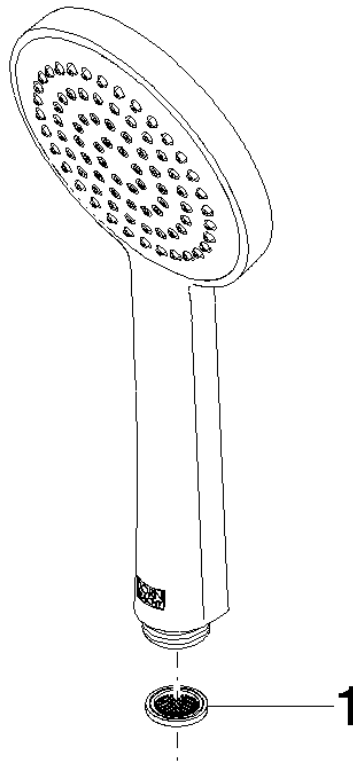

## Hand shower - Brushed Platinum

IMO

28 015 979

- COMPACT RAIN, max. flow rate 15 l/min (at 3 bar)
- with anti-scale system
- spray head Ø 100mm
- 1/2" connection
- WRAS 2009011

Intrinsic protection against back flow.

Fits: IMO, LULU, MADISON, MEM, TARA,  
CL.1, LISSÉ, VAIA, META, CYO

	Brushed Platinum	28 015 979-06
	Chrome	28 015 979-00
	Chrome	28 015 979-00 0010
	Brushed Platinum	28 015 979-06 0010
	Platinum	28 015 979-08
	Platinum	28 015 979-08 0010
	Dark Chrome	28 015 979-19
	Dark Chrome	28 015 979-19 0010
	Light Gold	28 015 979-26 0010
	Light Gold	28 015 979-26
	Brushed Light Gold	28 015 979-27 0010
	Brushed Light Gold	28 015 979-27
	Brushed Durabrass (23kt Gold)	28 015 979-28
	Brushed Durabrass (23kt Gold)	28 015 979-28 0010
	Matte Black	28 015 979-33
	Matte Black	28 015 979-33 0010
	Brushed Bronze	28 015 979-42
	Brushed Bronze	28 015 979-42 0010
	Brushed Champagne (22kt Gold)	28 015 979-46 0010
	Brushed Champagne (22kt Gold)	28 015 979-46
	Champagne (22kt Gold)	28 015 979-47
	Champagne (22kt Gold)	28 015 979-47 0010
	Brushed Chrome	28 015 979-93
	Brushed Chrome	28 015 979-93 0010
	Brushed Dark Platinum	28 015 979-99
	Brushed Dark Platinum	28 015 979-99 0010

## Hand shower - Brushed Platinum

---

IMO

28 015 979

28 015 979

mm [inches]

Flow rate chart

Certificates

DVGW\_DW-6517DN0129.      WRAS\_2009011.      LGA\_29981.

28 015 979

Parts for other finishes can be found here: [Chrome](#)