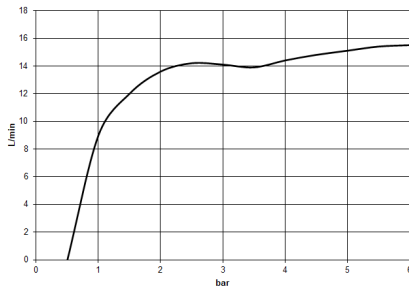

Hand shower - Dark Chrome

IMO

28 015 979

28 015 979

mm [inches]

Flow rate chart

Certificates

DVGW_DW-
6517DN0129.