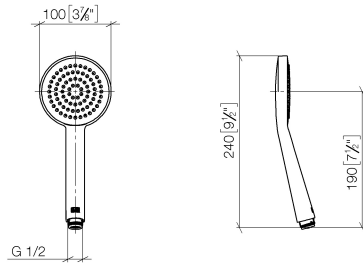

28 015 979

- COMPACT RAIN, max. flow rate 15 l/min (at 3 bar)
- with anti-scale system
- spray head Ø 100mm
- 1/2" connection
- WRAS 2009011

Intrinsic protection against back flow.

Fits: IMO, LULU, MADISON, MEM, TARA, CL.1, LISSÉ, VAIA, META, CYO

Hand shower - Dark Chrome

IMO

28 015 979

28 015 979

mm [inches]

Flow rate chart

Certificates

DVGW_DW-
6517DN0129.