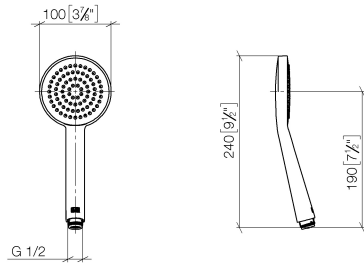

Hand shower - Brushed Light Gold

IMO

28 015 979

- COMPACT RAIN, max. flow rate 15 l/min (at 3 bar)
- with anti-scale system
- spray head Ø 100mm
- 1/2" connection
- WRAS 2009011

Intrinsic protection against back flow.

Fits: IMO, LULU, MADISON, MEM, TARA, CL.1, LISSÉ, VAIA, META, CYO

	Brushed Light Gold	28 015 979-27
	Chrome	28 015 979-00
	Chrome	28 015 979-00 0010
	Brushed Platinum	28 015 979-06
	Brushed Platinum	28 015 979-06 0010
	Platinum	28 015 979-08
	Platinum	28 015 979-08 0010
	Dark Chrome	28 015 979-19
	Dark Chrome	28 015 979-19 0010
	Light Gold	28 015 979-26 0010
	Light Gold	28 015 979-26
	Brushed Light Gold	28 015 979-27 0010
	Brushed Durabrass (23kt Gold)	28 015 979-28
	Brushed Durabrass (23kt Gold)	28 015 979-28 0010
	Matte Black	28 015 979-33
	Matte Black	28 015 979-33 0010
	Brushed Bronze	28 015 979-42
	Brushed Bronze	28 015 979-42 0010
	Brushed Champagne (22kt Gold)	28 015 979-46 0010
	Brushed Champagne (22kt Gold)	28 015 979-46
	Champagne (22kt Gold)	28 015 979-47
	Champagne (22kt Gold)	28 015 979-47 0010
	Brushed Chrome	28 015 979-93
	Brushed Chrome	28 015 979-93 0010
	Brushed Dark Platinum	28 015 979-99
	Brushed Dark Platinum	28 015 979-99 0010

Hand shower - Brushed Light Gold

IMO

28 015 979

28 015 979

mm [inches]

Flow rate chart

Certificates

LGA_29981.