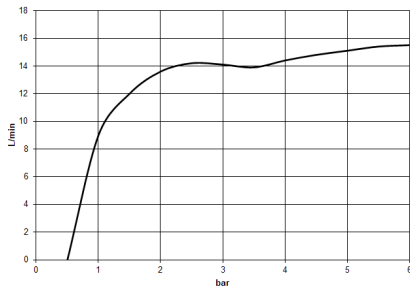

Hand shower - Brushed Light Gold

IMO

28 015 979

- COMPACT RAIN, max. flow rate 15 l/min (at 3 bar)
- with anti-scale system
- spray head Ø 100mm
- 1/2" connection
- WRAS 2009011

Intrinsic protection against back flow.

Hand shower - Brushed Light Gold

IMO

28 015 979

28 015 979

mm [inches]

Flow rate chart

Certificates

LGA_29981.