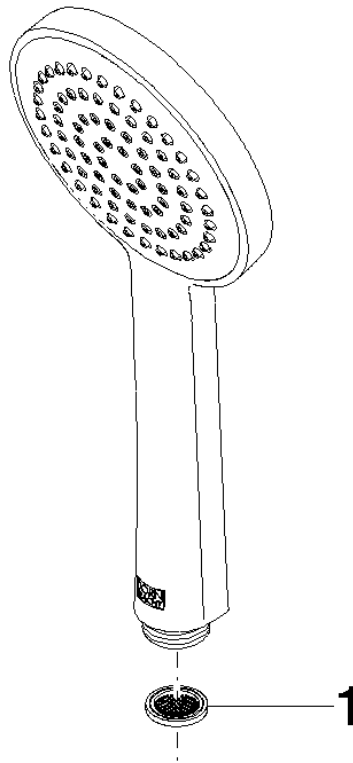

Hand shower - Brushed Light Gold

IMO

28 015 979

- COMPACT RAIN, max. flow rate 15 l/min (at 3 bar)
- with anti-scale system
- spray head Ø 100mm
- 1/2" connection
- WRAS 2009011

Intrinsic protection against back flow.

Fits: IMO, LULU, MADISON, MEM, TARA, CL.1, LISSÉ, VAIA, META, CYO

	Brushed Light Gold	28 015 979-27
	Chrome	28 015 979-00
	Chrome	28 015 979-00 0010
	Brushed Platinum	28 015 979-06
	Brushed Platinum	28 015 979-06 0010
	Platinum	28 015 979-08
	Platinum	28 015 979-08 0010
	Dark Chrome	28 015 979-19
	Dark Chrome	28 015 979-19 0010
	Light Gold	28 015 979-26 0010
	Light Gold	28 015 979-26
	Brushed Light Gold	28 015 979-27 0010
	Brushed Durabrass (23kt Gold)	28 015 979-28
	Brushed Durabrass (23kt Gold)	28 015 979-28 0010
	Matte Black	28 015 979-33
	Matte Black	28 015 979-33 0010
	Brushed Bronze	28 015 979-42
	Brushed Bronze	28 015 979-42 0010
	Brushed Champagne (22kt Gold)	28 015 979-46 0010
	Brushed Champagne (22kt Gold)	28 015 979-46
	Champagne (22kt Gold)	28 015 979-47
	Champagne (22kt Gold)	28 015 979-47 0010
	Brushed Chrome	28 015 979-93
	Brushed Chrome	28 015 979-93 0010
	Brushed Dark Platinum	28 015 979-99
	Brushed Dark Platinum	28 015 979-99 0010

Hand shower - Brushed Light Gold

IMO

28 015 979

28 015 979

mm [inches]

Flow rate chart

Certificates

LGA_29981.

28 015 979

Parts for other finishes can be found here: [Chrome](#)

Spare parts list

No.	Item Number	Name	Quantity used	Delivery time
1	09 23 01 039 90	sieve	1	2