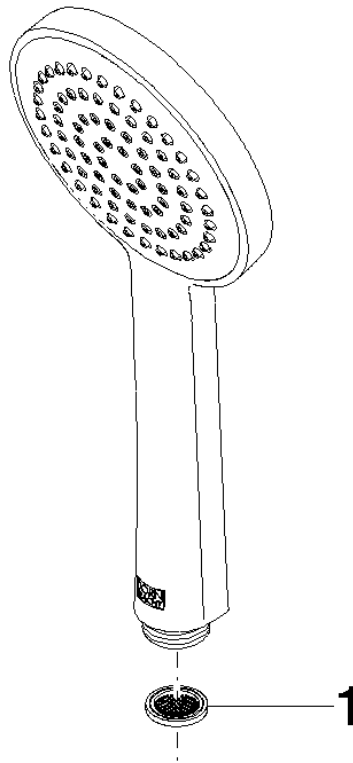

Hand shower - Brushed Bronze

IMO

28 015 979

- COMPACT RAIN, max. flow rate 15 l/min (at 3 bar)
- with anti-scale system
- spray head Ø 100mm
- 1/2" connection
- WRAS 2009011

Intrinsic protection against back flow.

Fits: IMO, LULU, MADISON, MEM, TARA, CL.1, LISSÉ, VAIA, META, CYO

	Brushed Bronze	28 015 979-42
	Chrome	28 015 979-00
	Chrome	28 015 979-00 0010
	Brushed Platinum	28 015 979-06
	Brushed Platinum	28 015 979-06 0010
	Platinum	28 015 979-08
	Platinum	28 015 979-08 0010
	Dark Chrome	28 015 979-19
	Dark Chrome	28 015 979-19 0010
	Light Gold	28 015 979-26 0010
	Light Gold	28 015 979-26
	Brushed Light Gold	28 015 979-27 0010
	Brushed Light Gold	28 015 979-27
	Brushed Durabronze (23kt Gold)	28 015 979-28
	Brushed Durabronze (23kt Gold)	28 015 979-28 0010
	Matte Black	28 015 979-33
	Matte Black	28 015 979-33 0010
	Brushed Bronze	28 015 979-42 0010
	Brushed Champagne (22kt Gold)	28 015 979-46 0010
	Brushed Champagne (22kt Gold)	28 015 979-46
	Champagne (22kt Gold)	28 015 979-47
	Champagne (22kt Gold)	28 015 979-47 0010
	Brushed Chrome	28 015 979-93
	Brushed Chrome	28 015 979-93 0010
	Brushed Dark Platinum	28 015 979-99
	Brushed Dark Platinum	28 015 979-99 0010

Hand shower - Brushed Bronze

IMO

28 015 979

28 015 979

mm [inches]

Flow rate chart

Certificates

LGA_29981.

28 015 979

Parts for other finishes can be found here: [Chrome](#)

Spare parts list

No.	Item Number	Name	Quantity used	Delivery time
1	09 23 01 039 90	sieve	1	2