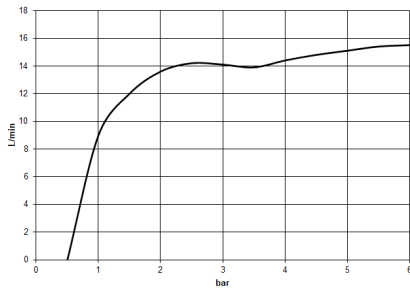

Hand shower - Brushed Bronze

IMO

28 015 979

- COMPACT RAIN, max. flow rate 15 l/min (at 3 bar)
- with anti-scale system
- spray head Ø 100mm
- 1/2" connection
- WRAS 2009011

Intrinsic protection against back flow.

Hand shower - Brushed Bronze

IMO

28 015 979

28 015 979

mm [inches]

Flow rate chart

Certificates

LGA_29981.