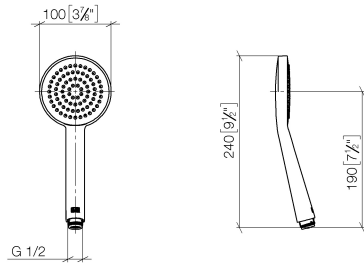

Hand shower - Brushed Bronze

IMO

28 015 979

- COMPACT RAIN, max. flow rate 15 l/min (at 3 bar)
- with anti-scale system
- spray head Ø 100mm
- 1/2" connection
- WRAS 2009011

Intrinsic protection against back flow.

Fits: IMO, LULU, MADISON, MEM, TARA, CL.1, LISSÉ, VAIA, META, CYO

	Brushed Bronze	28 015 979-42
	Chrome	28 015 979-00
	Chrome	28 015 979-00 0010
	Brushed Platinum	28 015 979-06
	Brushed Platinum	28 015 979-06 0010
	Platinum	28 015 979-08
	Platinum	28 015 979-08 0010
	Dark Chrome	28 015 979-19
	Dark Chrome	28 015 979-19 0010
	Light Gold	28 015 979-26 0010
	Light Gold	28 015 979-26
	Brushed Light Gold	28 015 979-27 0010
	Brushed Light Gold	28 015 979-27
	Brushed Durabronze (23kt Gold)	28 015 979-28
	Brushed Durabronze (23kt Gold)	28 015 979-28 0010
	Matte Black	28 015 979-33
	Matte Black	28 015 979-33 0010
	Brushed Bronze	28 015 979-42 0010
	Brushed Champagne (22kt Gold)	28 015 979-46 0010
	Brushed Champagne (22kt Gold)	28 015 979-46
	Champagne (22kt Gold)	28 015 979-47
	Champagne (22kt Gold)	28 015 979-47 0010
	Brushed Chrome	28 015 979-93
	Brushed Chrome	28 015 979-93 0010
	Brushed Dark Platinum	28 015 979-99
	Brushed Dark Platinum	28 015 979-99 0010

Hand shower - Brushed Bronze

IMO

28 015 979

28 015 979

mm [inches]

Flow rate chart

Certificates

LGA_29981.