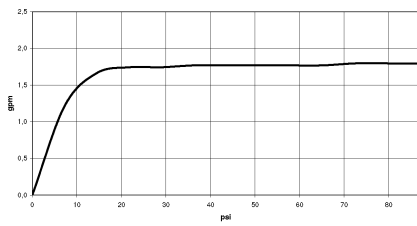

## Hand shower FlowReduce - Brushed Bronze

---

IMO

28 015 979

28 015 979

mm [inches]

Flow rate chart

Certificates