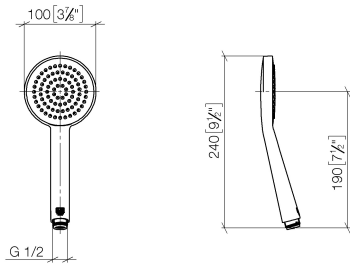

28 015 979

- COMPACT RAIN, max. flow rate 6.8 l/min (at 3 bar)
- with anti-scale system
- spray head Ø 100mm
- 1/2" connection
- This product can help a building meet the requirements of Green Building Rating Systems, e.g. LEED®, BREEAM®, DGNB

Intrinsic protection against back flow.

Fits: IMO, LULU, MADISON, MEM, TARA, CL.1, LISSÉ, VAIA, META, CYO

	Brushed Bronze	28 015 979-42 0010
	Chrome	28 015 979-00
	Chrome	28 015 979-00 0010
	Brushed Platinum	28 015 979-06
	Brushed Platinum	28 015 979-06 0010
	Platinum	28 015 979-08
	Platinum	28 015 979-08 0010
	Dark Chrome	28 015 979-19
	Dark Chrome	28 015 979-19 0010
	Light Gold	28 015 979-26 0010
	Light Gold	28 015 979-26
	Brushed Light Gold	28 015 979-27 0010
	Brushed Light Gold	28 015 979-27
	Brushed Durabrass (23kt Gold)	28 015 979-28
	Brushed Durabrass (23kt Gold)	28 015 979-28 0010
	Matte Black	28 015 979-33
	Matte Black	28 015 979-33 0010
	Brushed Bronze	28 015 979-42
	Brushed Champagne (22kt Gold)	28 015 979-46 0010
	Brushed Champagne (22kt Gold)	28 015 979-46
	Champagne (22kt Gold)	28 015 979-47
	Champagne (22kt Gold)	28 015 979-47 0010
	Brushed Chrome	28 015 979-93
	Brushed Chrome	28 015 979-93 0010
	Brushed Dark Platinum	28 015 979-99
	Brushed Dark Platinum	28 015 979-99 0010

## Hand shower FlowReduce - Brushed Bronze

---

IMO

28 015 979

28 015 979

mm [inches]

Flow rate chart

Certificates

LGA\_29981.

28 015 979

Parts for other finishes can be found here: [Chrome](#)

Spare parts list

No.	Item Number	Name	Quantity used	Delivery time
1	09 23 01 039 90	sieve	1	2