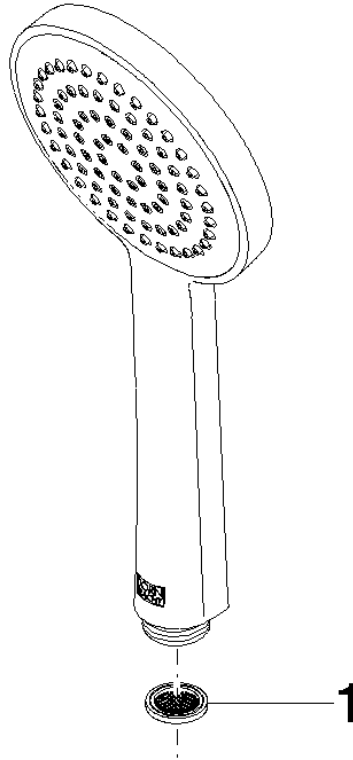

## Hand shower - Champagne (22kt Gold)

IMO

28 015 979

- COMPACT RAIN, max. flow rate 15 l/min (at 3 bar)
- with anti-scale system
- spray head Ø 100mm
- 1/2" connection
- WRAS 2009011

Intrinsic protection against back flow.

## Hand shower - Champagne (22kt Gold)

---

IMO

28 015 979

28 015 979

mm [inches]

### Flow rate chart

### Certificates

DVGW\_DW-  
6517DN0129.

LGA\_29981.

28 015 979

Parts for other finishes can be found here: [Chrome](#)

Spare parts list

No.	Item Number	Name	Quantity used	Delivery time
1	09 23 01 039 90	sieve	1	2