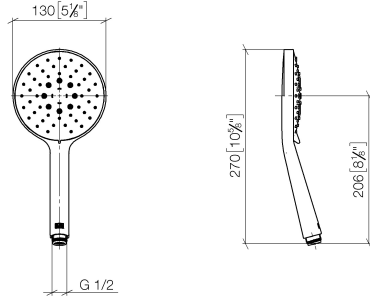

Hand shower - Brushed Platinum

IMO

28 016 979

- Three or five settings: COMPACT RAIN, COMPACT SOFT FLOW, COMPACT AQUAPRESSURE FLOW, max. flow rate 15 l/min (at 3 bar)
- with anti-scale system
- spray head Ø 130 mm
- 1/2" connection
- WRAS 2009011

Intrinsic protection against back flow.

Fits: IMO, LULU, MADISON, MEM, TARA, CL.1, LISSÉ, VAIA, META, CYO

	Brushed Platinum	28 016 979-06
	Chrome	28 016 979-00 0010
	Chrome	28 016 979-00
	Brushed Platinum	28 016 979-06 0010
	Platinum	28 016 979-08
	Platinum	28 016 979-08 0010
	Dark Chrome	28 016 979-19
	Dark Chrome	28 016 979-19 0010
	Light Gold	28 016 979-26
	Light Gold	28 016 979-26 0010
	Brushed Light Gold	28 016 979-27 0010
	Brushed Light Gold	28 016 979-27
	Brushed Durabrass (23kt Gold)	28 016 979-28
	Brushed Durabrass (23kt Gold)	28 016 979-28 0010
	Matte Black	28 016 979-33
	Matte Black	28 016 979-33 0010
	Brushed Bronze	28 016 979-42
	Brushed Bronze	28 016 979-42 0010
	Brushed Champagne (22kt Gold)	28 016 979-46 0010
	Brushed Champagne (22kt Gold)	28 016 979-46
	Champagne (22kt Gold)	28 016 979-47
	Champagne (22kt Gold)	28 016 979-47 0010
	Brushed Chrome	28 016 979-93
	Brushed Chrome	28 016 979-93 0010
	Brushed Dark Platinum	28 016 979-99 0010
	Brushed Dark Platinum	28 016 979-99

Hand shower - Brushed Platinum

IMO

28 016 979

28 016 979

mm [inches]

Flow rate chart

Certificates

DVGW_DW-
6517DN0129.