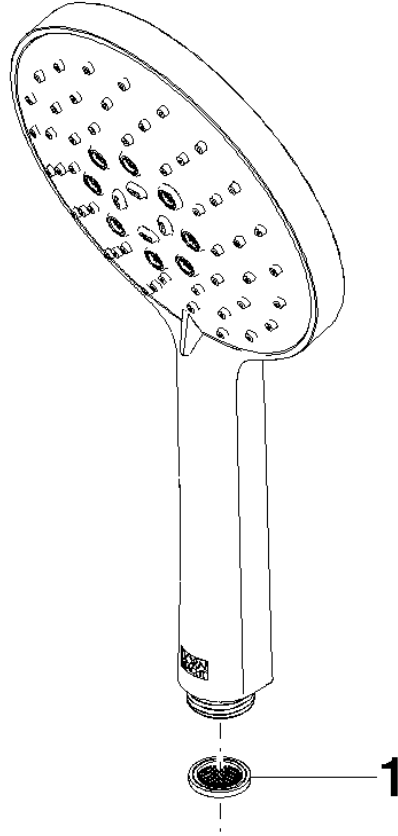

Hand shower - Brushed Platinum

IMO

28 016 979

- Three or five settings: COMPACT RAIN, COMPACT SOFT FLOW, COMPACT AQUAPRESSURE FLOW, max. flow rate 15 l/min (at 3 bar)
- with anti-scale system
- spray head Ø 130 mm
- 1/2" connection
- WRAS 2009011

Intrinsic protection against back flow.

Fits: IMO, LULU, MADISON, MEM, TARA, CL.1, LISSÉ, VAIA, META, CYO

	Brushed Platinum	28 016 979-06
	Chrome	28 016 979-00 0010
	Chrome	28 016 979-00
	Brushed Platinum	28 016 979-06 0010
	Platinum	28 016 979-08
	Platinum	28 016 979-08 0010
	Dark Chrome	28 016 979-19
	Dark Chrome	28 016 979-19 0010
	Light Gold	28 016 979-26
	Light Gold	28 016 979-26 0010
	Brushed Light Gold	28 016 979-27 0010
	Brushed Light Gold	28 016 979-27
	Brushed Durabrass (23kt Gold)	28 016 979-28
	Brushed Durabrass (23kt Gold)	28 016 979-28 0010
	Matte Black	28 016 979-33
	Matte Black	28 016 979-33 0010
	Brushed Bronze	28 016 979-42
	Brushed Bronze	28 016 979-42 0010
	Brushed Champagne (22kt Gold)	28 016 979-46 0010
	Brushed Champagne (22kt Gold)	28 016 979-46
	Champagne (22kt Gold)	28 016 979-47
	Champagne (22kt Gold)	28 016 979-47 0010
	Brushed Chrome	28 016 979-93
	Brushed Chrome	28 016 979-93 0010
	Brushed Dark Platinum	28 016 979-99 0010
	Brushed Dark Platinum	28 016 979-99

Hand shower - Brushed Platinum

IMO

28 016 979

28 016 979

mm [inches]

Flow rate chart

Certificates

DVGW_DW-
6517DN0129.

LGA_29982.

WRAS_2009011.

28 016 979

Parts for other
finishes can be found
here: [Chrome](#)

Spare parts list

No.	Item Number	Name	Quantity used	Delivery time
1	09 23 01 039 90	sieve	1	2