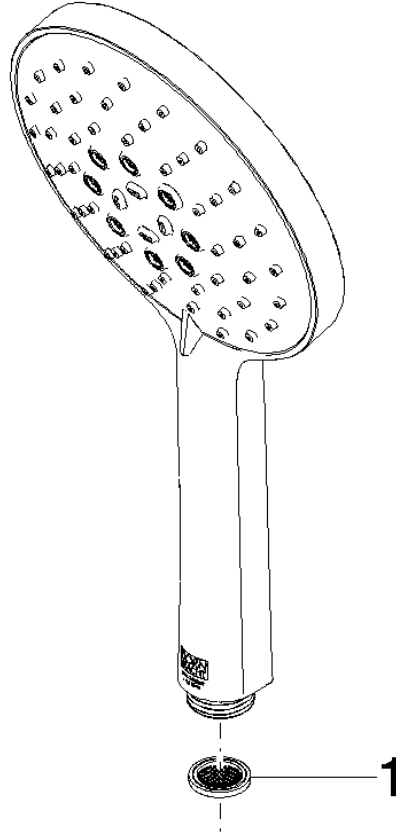

Hand shower FlowReduce - Brushed Platinum

IMO

28 016 979

- Three or five settings: COMPACT RAIN, COMPACT SOFT FLOW, COMPACT AQUAPRESSURE FLOW, max. flow rate 6.8 l/min (at 3 bar)
- with anti-scale system
- spray head Ø 130 mm
- 1/2" connection
- This product can help a building meet the requirements of Green Building Rating Systems, e.g. LEED®, BREEAM®, DGNB

Intrinsic protection against back flow.

Fits: IMO, LULU, MADISON, MEM, TARA, CL.1, LISSÉ, VAIA, META, CYO

	Brushed Platinum	28 016 979-06 0010
	Chrome	28 016 979-00 0010
	Chrome	28 016 979-00
	Brushed Platinum	28 016 979-06
	Platinum	28 016 979-08
	Platinum	28 016 979-08 0010
	Dark Chrome	28 016 979-19
	Dark Chrome	28 016 979-19 0010
	Light Gold	28 016 979-26
	Light Gold	28 016 979-26 0010
	Brushed Light Gold	28 016 979-27 0010
	Brushed Light Gold	28 016 979-27
	Brushed Durabrass (23kt Gold)	28 016 979-28
	Brushed Durabrass (23kt Gold)	28 016 979-28 0010
	Matte Black	28 016 979-33
	Matte Black	28 016 979-33 0010
	Brushed Bronze	28 016 979-42
	Brushed Bronze	28 016 979-42 0010
	Brushed Champagne (22kt Gold)	28 016 979-46 0010
	Brushed Champagne (22kt Gold)	28 016 979-46
	Champagne (22kt Gold)	28 016 979-47
	Champagne (22kt Gold)	28 016 979-47 0010
	Brushed Chrome	28 016 979-93
	Brushed Chrome	28 016 979-93 0010
	Brushed Dark Platinum	28 016 979-99 0010
	Brushed Dark Platinum	28 016 979-99

Hand shower FlowReduce - Brushed Platinum

IMO

28 016 979

28 016 979

mm [inches]

Flow rate chart

Certificates

DVGW_DW-
6517DN0129.

LGA_29982.

IAPMO_4976 (4).

28 016 979

Parts for other finishes can be found here: [Chrome](#)

Spare parts list

No.	Item Number	Name	Quantity used	Delivery time
1	09 23 01 039 90	sieve	1	2