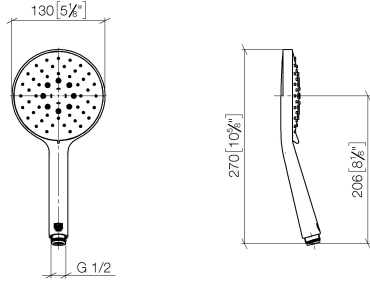

Hand shower FlowReduce - Brushed Platinum

IMO

28 016 979

- Three or five settings: COMPACT RAIN, COMPACT SOFT FLOW, COMPACT AQUAPRESSURE FLOW, max. flow rate 6.8 l/min (at 3 bar)
- with anti-scale system
- spray head Ø 130 mm
- 1/2" connection
- This product can help a building meet the requirements of Green Building Rating Systems, e.g. LEED®, BREEAM®, DGNB

Intrinsic protection against back flow.

Fits: IMO, LULU, MADISON, MEM, TARA, CL.1, LISSÉ, VAIA, META, CYO

	Brushed Platinum	28 016 979-06 0010
	Chrome	28 016 979-00 0010
	Chrome	28 016 979-00
	Brushed Platinum	28 016 979-06
	Platinum	28 016 979-08
	Platinum	28 016 979-08 0010
	Dark Chrome	28 016 979-19
	Dark Chrome	28 016 979-19 0010
	Light Gold	28 016 979-26
	Light Gold	28 016 979-26 0010
	Brushed Light Gold	28 016 979-27 0010
	Brushed Light Gold	28 016 979-27
	Brushed Durabrass (23kt Gold)	28 016 979-28
	Brushed Durabrass (23kt Gold)	28 016 979-28 0010
	Matte Black	28 016 979-33
	Matte Black	28 016 979-33 0010
	Brushed Bronze	28 016 979-42
	Brushed Bronze	28 016 979-42 0010
	Brushed Champagne (22kt Gold)	28 016 979-46 0010
	Brushed Champagne (22kt Gold)	28 016 979-46
	Champagne (22kt Gold)	28 016 979-47
	Champagne (22kt Gold)	28 016 979-47 0010
	Brushed Chrome	28 016 979-93
	Brushed Chrome	28 016 979-93 0010
	Brushed Dark Platinum	28 016 979-99 0010
	Brushed Dark Platinum	28 016 979-99

Hand shower FlowReduce - Brushed Platinum

IMO

28 016 979

28 016 979

mm [inches]

Flow rate chart

Certificates

DVGW_DW-
6517DN0129.