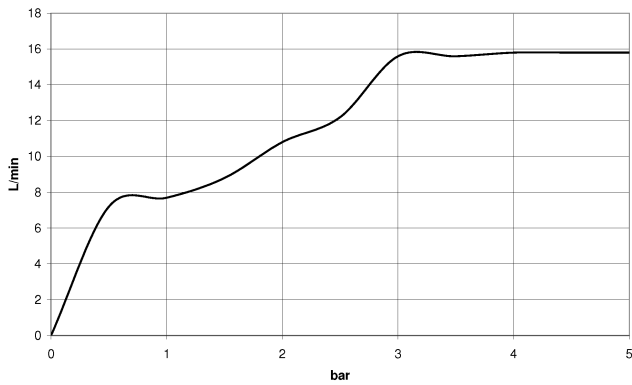

## Hand shower - Dark Chrome

IMO

28 016 979

- Three or five settings: COMPACT RAIN, COMPACT SOFT FLOW, COMPACT AQUAPRESSURE FLOW, max. flow rate 15 l/min (at 3 bar)
- with anti-scale system
- spray head Ø 130 mm
- 1/2" connection
- WRAS 2009011

## Hand shower - Dark Chrome

---

IMO

28 016 979

28 016 979

mm [inches]

Flow rate chart

Certificates