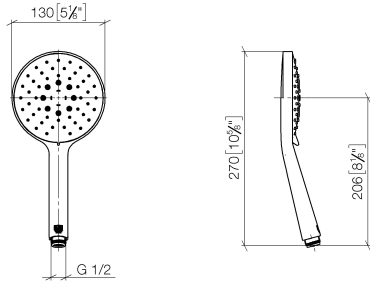

Hand shower FlowReduce - Dark Chrome

IMO

28 016 979

- Three or five settings: COMPACT RAIN, COMPACT SOFT FLOW, COMPACT AQUAPRESSURE FLOW, max. flow rate 6.8 l/min (at 3 bar)
- with anti-scale system
- spray head Ø 130 mm
- 1/2" connection
- This product can help a building meet the requirements of Green Building Rating Systems, e.g. LEED®, BREEAM®, DGNB

Intrinsic protection against back flow.

Fits: IMO, LULU, MADISON, MEM, TARA, CL.1, LISSÉ, VAIA, META, CYO

	Dark Chrome	28 016 979-19 0010
	Chrome	28 016 979-00 0010
	Chrome	28 016 979-00
	Brushed Platinum	28 016 979-06
	Brushed Platinum	28 016 979-06 0010
	Platinum	28 016 979-08
	Platinum	28 016 979-08 0010
	Dark Chrome	28 016 979-19
	Light Gold	28 016 979-26
	Light Gold	28 016 979-26 0010
	Brushed Light Gold	28 016 979-27 0010
	Brushed Light Gold	28 016 979-27
	Brushed Durabrass (23kt Gold)	28 016 979-28
	Brushed Durabrass (23kt Gold)	28 016 979-28 0010
	Matte Black	28 016 979-33
	Matte Black	28 016 979-33 0010
	Brushed Bronze	28 016 979-42
	Brushed Bronze	28 016 979-42 0010
	Brushed Champagne (22kt Gold)	28 016 979-46 0010
	Brushed Champagne (22kt Gold)	28 016 979-46
	Champagne (22kt Gold)	28 016 979-47
	Champagne (22kt Gold)	28 016 979-47 0010
	Brushed Chrome	28 016 979-93
	Brushed Chrome	28 016 979-93 0010
	Brushed Dark Platinum	28 016 979-99 0010
	Brushed Dark Platinum	28 016 979-99

Hand shower FlowReduce - Dark Chrome

IMO

28 016 979

28 016 979

mm [inches]

Flow rate chart

Certificates

DVGW_DW- LGA_29982.
6517DN0129.