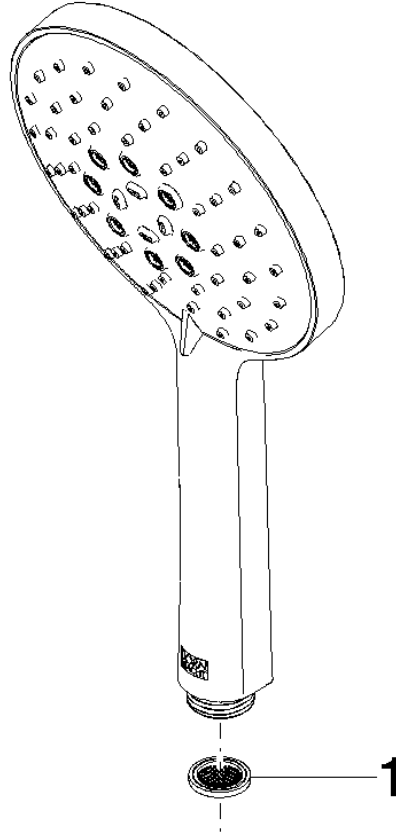

## Hand shower - Brushed Light Gold

IMO

28 016 979

- Three or five settings: COMPACT RAIN, COMPACT SOFT FLOW, COMPACT AQUAPRESSURE FLOW, max. flow rate 15 l/min (at 3 bar)
- with anti-scale system
- spray head Ø 130 mm
- 1/2" connection
- WRAS 2009011

## Hand shower - Brushed Light Gold

---

IMO

28 016 979

28 016 979

mm [inches]

### Flow rate chart

### Certificates

LGA\_29982.

28 016 979

Parts for other finishes can be found here: [Chrome](#)

Spare parts list

No.	Item Number	Name	Quantity used	Delivery time
1	09 23 01 039 90	sieve	1	2