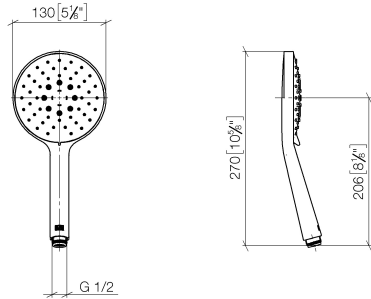

## Hand shower - Brushed Light Gold

IMO

28 016 979

- Three or five settings: COMPACT RAIN, COMPACT SOFT FLOW, COMPACT AQUAPRESSURE FLOW, max. flow rate 15 l/min (at 3 bar)
- with anti-scale system
- spray head Ø 130 mm
- 1/2" connection
- WRAS 2009011

Intrinsic protection against back flow.

Fits: IMO, LULU, MADISON, MEM, TARA, CL.1, LISSÉ, VAIA, META, CYO

	Brushed Light Gold	28 016 979-27
	Chrome	28 016 979-00 0010
	Chrome	28 016 979-00
	Brushed Platinum	28 016 979-06
	Brushed Platinum	28 016 979-06 0010
	Platinum	28 016 979-08
	Platinum	28 016 979-08 0010
	Dark Chrome	28 016 979-19
	Dark Chrome	28 016 979-19 0010
	Light Gold	28 016 979-26
	Light Gold	28 016 979-26 0010
	Brushed Light Gold	28 016 979-27 0010
	Brushed Durabrass (23kt Gold)	28 016 979-28
	Brushed Durabrass (23kt Gold)	28 016 979-28 0010
	Matte Black	28 016 979-33
	Matte Black	28 016 979-33 0010
	Brushed Bronze	28 016 979-42
	Brushed Bronze	28 016 979-42 0010
	Brushed Champagne (22kt Gold)	28 016 979-46 0010
	Brushed Champagne (22kt Gold)	28 016 979-46
	Champagne (22kt Gold)	28 016 979-47
	Champagne (22kt Gold)	28 016 979-47 0010
	Brushed Chrome	28 016 979-93
	Brushed Chrome	28 016 979-93 0010
	Brushed Dark Platinum	28 016 979-99 0010
	Brushed Dark Platinum	28 016 979-99

## Hand shower - Brushed Light Gold

---

IMO

28 016 979

28 016 979

mm [inches]

### Flow rate chart