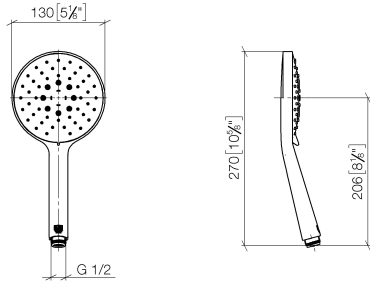

Hand shower FlowReduce - Brushed Durabrass (23kt Gold)

IMO

28 016 979

- Three or five settings: COMPACT RAIN, COMPACT SOFT FLOW, COMPACT AQUAPRESSURE FLOW, max. flow rate 6.8 l/min (at 3 bar)
- with anti-scale system
- spray head Ø 130 mm
- 1/2" connection
- This product can help a building meet the requirements of Green Building Rating Systems, e.g. LEED®, BREEAM®, DGNB

Intrinsic protection against back flow.

Fits: IMO, LULU, MADISON, MEM, TARA, CL.1, LISSÉ, VAIA, META, CYO

	Brushed Durabrass (23kt Gold)	28 016 979-28 0010
	Chrome	28 016 979-00 0010
	Chrome	28 016 979-00
	Brushed Platinum	28 016 979-06
	Brushed Platinum	28 016 979-06 0010
	Platinum	28 016 979-08
	Platinum	28 016 979-08 0010
	Dark Chrome	28 016 979-19
	Dark Chrome	28 016 979-19 0010
	Light Gold	28 016 979-26
	Light Gold	28 016 979-26 0010
	Brushed Light Gold	28 016 979-27 0010
	Brushed Light Gold	28 016 979-27
	Brushed Durabrass (23kt Gold)	28 016 979-28
	Matte Black	28 016 979-33
	Matte Black	28 016 979-33 0010
	Brushed Bronze	28 016 979-42
	Brushed Bronze	28 016 979-42 0010
	Brushed Champagne (22kt Gold)	28 016 979-46 0010
	Brushed Champagne (22kt Gold)	28 016 979-46
	Champagne (22kt Gold)	28 016 979-47
	Champagne (22kt Gold)	28 016 979-47 0010
	Brushed Chrome	28 016 979-93
	Brushed Chrome	28 016 979-93 0010
	Brushed Dark Platinum	28 016 979-99 0010
	Brushed Dark Platinum	28 016 979-99

Hand shower FlowReduce - Brushed Durabronz (23kt Gold)

IMO

28 016 979

28 016 979

mm [inches]

Flow rate chart

Certificates

DVGW_DW- LGA_29982.
6517DN0129.