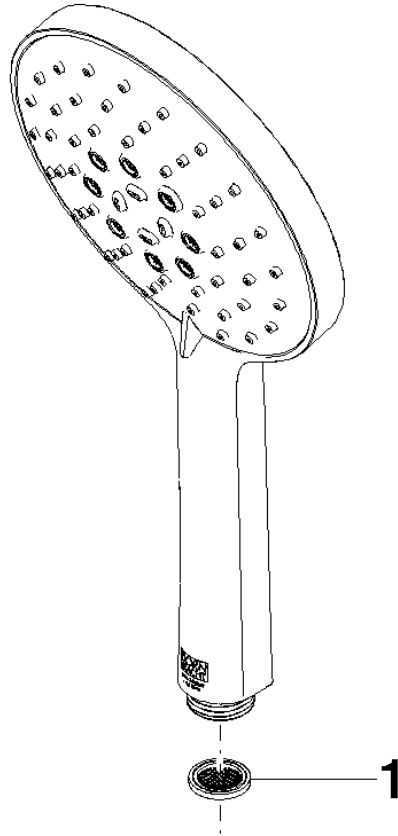

Hand shower FlowReduce - Brushed Durabrass (23kt Gold)

IMO

28 016 979

- Three or five settings: COMPACT RAIN, COMPACT SOFT FLOW, COMPACT AQUAPRESSURE FLOW, max. flow rate 6.8 l/min (at 3 bar)
- with anti-scale system
- spray head Ø 130 mm
- 1/2" connection
- This product can help a building meet the requirements of Green Building Rating Systems, e.g. LEED®, BREEAM®, DGNB

Intrinsic protection against back flow.

Fits: IMO, LULU, MADISON, MEM, TARA, CL.1, LISSÉ, VAIA, META, CYO

	Brushed Durabrass (23kt Gold)	28 016 979-28 0010
	Chrome	28 016 979-00 0010
	Chrome	28 016 979-00
	Brushed Platinum	28 016 979-06
	Brushed Platinum	28 016 979-06 0010
	Platinum	28 016 979-08
	Platinum	28 016 979-08 0010
	Dark Chrome	28 016 979-19
	Dark Chrome	28 016 979-19 0010
	Light Gold	28 016 979-26
	Light Gold	28 016 979-26 0010
	Brushed Light Gold	28 016 979-27 0010
	Brushed Light Gold	28 016 979-27
	Brushed Durabrass (23kt Gold)	28 016 979-28
	Matte Black	28 016 979-33
	Matte Black	28 016 979-33 0010
	Brushed Bronze	28 016 979-42
	Brushed Bronze	28 016 979-42 0010
	Brushed Champagne (22kt Gold)	28 016 979-46 0010
	Brushed Champagne (22kt Gold)	28 016 979-46
	Champagne (22kt Gold)	28 016 979-47
	Champagne (22kt Gold)	28 016 979-47 0010
	Brushed Chrome	28 016 979-93
	Brushed Chrome	28 016 979-93 0010
	Brushed Dark Platinum	28 016 979-99 0010
	Brushed Dark Platinum	28 016 979-99

Hand shower FlowReduce - Brushed Durabronz (23kt Gold)

IMO

28 016 979

28 016 979

mm [inches]

Flow rate chart

Certificates

DVGW_DW- LGA_29982.
6517DN0129.

28 016 979

Parts for other finishes can be found here: [Chrome](#)

Spare parts list

No.	Item Number	Name	Quantity used	Delivery time
1	09 23 01 039 90	sieve	1	2