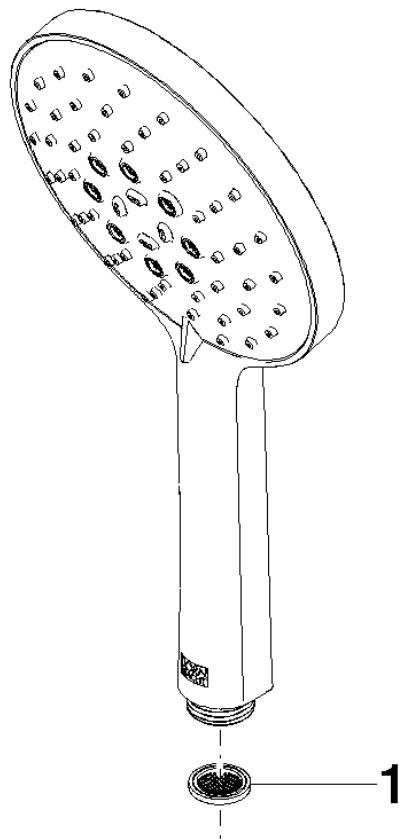

Hand shower - Brushed Bronze

IMO

28 016 979

- Three or five settings: COMPACT RAIN, COMPACT SOFT FLOW, COMPACT AQUAPRESSURE FLOW, max. flow rate 15 l/min (at 3 bar)
- with anti-scale system
- spray head Ø 130 mm
- 1/2" connection
- WRAS 2009011

Intrinsic protection against back flow.

Fits: IMO, LULU, MADISON, MEM, TARA, CL.1, LISSÉ, VAIA, META, CYO

	Brushed Bronze	28 016 979-42
	Chrome	28 016 979-00 0010
	Chrome	28 016 979-00
	Brushed Platinum	28 016 979-06
	Brushed Platinum	28 016 979-06 0010
	Platinum	28 016 979-08
	Platinum	28 016 979-08 0010
	Dark Chrome	28 016 979-19
	Dark Chrome	28 016 979-19 0010
	Light Gold	28 016 979-26
	Light Gold	28 016 979-26 0010
	Brushed Light Gold	28 016 979-27 0010
	Brushed Light Gold	28 016 979-27
	Brushed Durabrass (23kt Gold)	28 016 979-28
	Brushed Durabrass (23kt Gold)	28 016 979-28 0010
	Matte Black	28 016 979-33
	Matte Black	28 016 979-33 0010
	Brushed Bronze	28 016 979-42 0010
	Brushed Champagne (22kt Gold)	28 016 979-46 0010
	Brushed Champagne (22kt Gold)	28 016 979-46
	Champagne (22kt Gold)	28 016 979-47
	Champagne (22kt Gold)	28 016 979-47 0010
	Brushed Chrome	28 016 979-93
	Brushed Chrome	28 016 979-93 0010
	Brushed Dark Platinum	28 016 979-99 0010
	Brushed Dark Platinum	28 016 979-99

Hand shower - Brushed Bronze

IMO

28 016 979

28 016 979

mm [inches]

Flow rate chart

Certificates

LGA_29982.

28 016 979

Parts for other finishes can be found here: [Chrome](#)

Spare parts list

No.	Item Number	Name	Quantity used	Delivery time
1	09 23 01 039 90	sieve	1	2