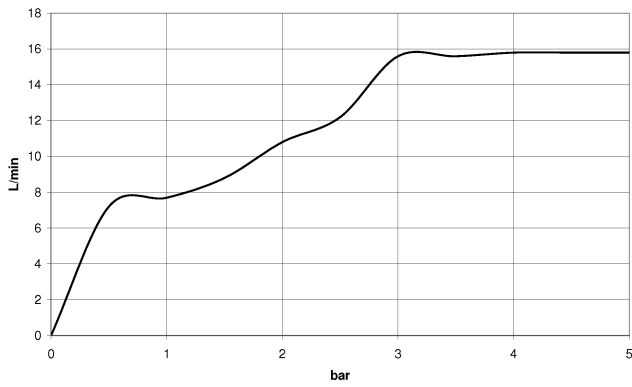

Hand shower - Brushed Bronze

IMO

28 016 979

- Three or five settings: COMPACT RAIN, COMPACT SOFT FLOW, COMPACT AQUAPRESSURE FLOW, max. flow rate 15 l/min (at 3 bar)
- with anti-scale system
- spray head Ø 130 mm
- 1/2" connection
- WRAS 2009011

Hand shower - Brushed Bronze

IMO

28 016 979

28 016 979

mm [inches]

Flow rate chart

Certificates

LGA_29982.