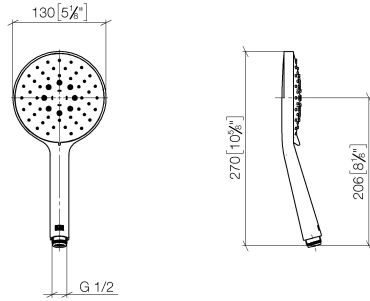

Hand shower - Brushed Bronze

IMO

28 016 979

- Three or five settings: COMPACT RAIN, COMPACT SOFT FLOW, COMPACT AQUAPRESSURE FLOW, max. flow rate 15 l/min (at 3 bar)
- with anti-scale system
- spray head Ø 130 mm
- 1/2" connection
- WRAS 2009011

Intrinsic protection against back flow.

Fits: IMO, LULU, MADISON, MEM, TARA, CL.1, LISSÉ, VAIA, META, CYO

	Brushed Bronze	28 016 979-42
	Chrome	28 016 979-00 0010
	Chrome	28 016 979-00
	Brushed Platinum	28 016 979-06
	Brushed Platinum	28 016 979-06 0010
	Platinum	28 016 979-08
	Platinum	28 016 979-08 0010
	Dark Chrome	28 016 979-19
	Dark Chrome	28 016 979-19 0010
	Light Gold	28 016 979-26
	Light Gold	28 016 979-26 0010
	Brushed Light Gold	28 016 979-27 0010
	Brushed Light Gold	28 016 979-27
	Brushed Durabrass (23kt Gold)	28 016 979-28
	Brushed Durabrass (23kt Gold)	28 016 979-28 0010
	Matte Black	28 016 979-33
	Matte Black	28 016 979-33 0010
	Brushed Bronze	28 016 979-42 0010
	Brushed Champagne (22kt Gold)	28 016 979-46 0010
	Brushed Champagne (22kt Gold)	28 016 979-46
	Champagne (22kt Gold)	28 016 979-47
	Champagne (22kt Gold)	28 016 979-47 0010
	Brushed Chrome	28 016 979-93
	Brushed Chrome	28 016 979-93 0010
	Brushed Dark Platinum	28 016 979-99 0010
	Brushed Dark Platinum	28 016 979-99

Hand shower - Brushed Bronze

IMO

28 016 979

28 016 979

mm [inches]

Flow rate chart

Certificates

LGA_29982.