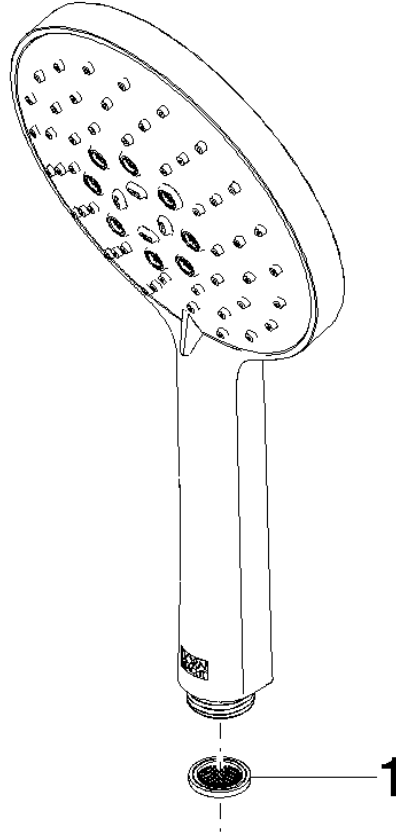

Hand shower - Brushed Champagne (22kt Gold)

IMO

28 016 979

- Three or five settings: COMPACT RAIN, COMPACT SOFT FLOW, COMPACT AQUAPRESSURE FLOW, max. flow rate 15 l/min (at 3 bar)
- with anti-scale system
- spray head Ø 130 mm
- 1/2" connection
- WRAS 2009011

Intrinsic protection against back flow.

Fits: IMO, LULU, MADISON, MEM, TARA, CL.1, LISSÉ, VAIA, META, CYO

	Brushed Champagne (22kt Gold)	28 016 979-46
	Chrome	28 016 979-00 0010
	Chrome	28 016 979-00
	Brushed Platinum	28 016 979-06
	Brushed Platinum	28 016 979-06 0010
	Platinum	28 016 979-08
	Platinum	28 016 979-08 0010
	Dark Chrome	28 016 979-19
	Dark Chrome	28 016 979-19 0010
	Light Gold	28 016 979-26
	Light Gold	28 016 979-26 0010
	Brushed Light Gold	28 016 979-27 0010
	Brushed Light Gold	28 016 979-27
	Brushed Durabrass (23kt Gold)	28 016 979-28
	Brushed Durabrass (23kt Gold)	28 016 979-28 0010
	Matte Black	28 016 979-33
	Matte Black	28 016 979-33 0010
	Brushed Bronze	28 016 979-42
	Brushed Bronze	28 016 979-42 0010
	Brushed Champagne (22kt Gold)	28 016 979-46 0010
	Champagne (22kt Gold)	28 016 979-47
	Champagne (22kt Gold)	28 016 979-47 0010
	Brushed Chrome	28 016 979-93
	Brushed Chrome	28 016 979-93 0010
	Brushed Dark Platinum	28 016 979-99 0010
	Brushed Dark Platinum	28 016 979-99

Hand shower - Brushed Champagne (22kt Gold)

IMO

28 016 979

28 016 979

mm [inches]

Flow rate chart

Certificates

DVGW_DW-
6517DN0129.

LGA_29982.

28 016 979

Parts for other finishes can be found here: [Chrome](#)

Spare parts list

No.	Item Number	Name	Quantity used	Delivery time
1	09 23 01 039 90	sieve	1	2