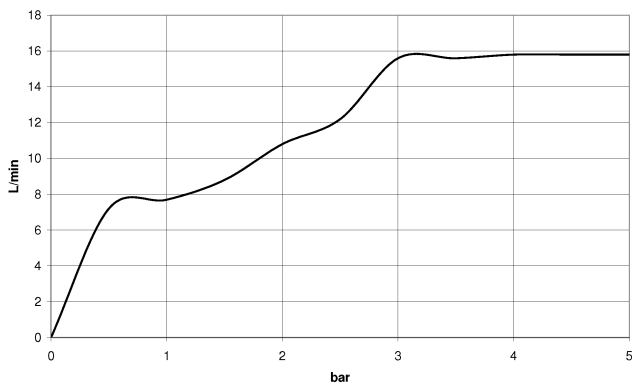

Hand shower - Brushed Champagne (22kt Gold)

IMO

28 016 979

- Three or five settings: COMPACT RAIN, COMPACT SOFT FLOW, COMPACT AQUAPRESSURE FLOW, max. flow rate 15 l/min (at 3 bar)
- with anti-scale system
- spray head Ø 130 mm
- 1/2" connection
- WRAS 2009011

Hand shower - Brushed Champagne (22kt Gold)

IMO

28 016 979

28 016 979

mm [inches]

Flow rate chart

Certificates

DVGW_DW-
6517DN0129.