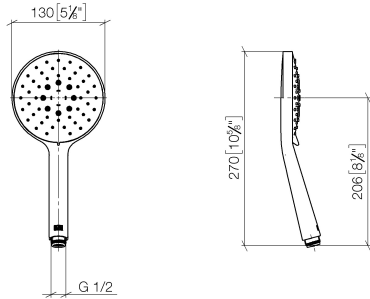

Hand shower - Brushed Chrome

IMO

28 016 979

- Three or five settings: COMPACT RAIN, COMPACT SOFT FLOW, COMPACT AQUAPRESSURE FLOW, max. flow rate 15 l/min (at 3 bar)
- with anti-scale system
- spray head Ø 130 mm
- 1/2" connection
- WRAS 2009011

Intrinsic protection against back flow.

Fits: IMO, LULU, MADISON, MEM, TARA, CL.1, LISSÉ, VAIA, META, CYO

	Brushed Chrome	28 016 979-93
	Chrome	28 016 979-00 0010
	Chrome	28 016 979-00
	Brushed Platinum	28 016 979-06
	Brushed Platinum	28 016 979-06 0010
	Platinum	28 016 979-08
	Platinum	28 016 979-08 0010
	Dark Chrome	28 016 979-19
	Dark Chrome	28 016 979-19 0010
	Light Gold	28 016 979-26
	Light Gold	28 016 979-26 0010
	Brushed Light Gold	28 016 979-27 0010
	Brushed Light Gold	28 016 979-27
	Brushed Durabrass (23kt Gold)	28 016 979-28
	Brushed Durabrass (23kt Gold)	28 016 979-28 0010
	Matte Black	28 016 979-33
	Matte Black	28 016 979-33 0010
	Brushed Bronze	28 016 979-42
	Brushed Bronze	28 016 979-42 0010
	Brushed Champagne (22kt Gold)	28 016 979-46 0010
	Brushed Champagne (22kt Gold)	28 016 979-46
	Champagne (22kt Gold)	28 016 979-47
	Champagne (22kt Gold)	28 016 979-47 0010
	Brushed Chrome	28 016 979-93 0010
	Brushed Dark Platinum	28 016 979-99 0010
	Brushed Dark Platinum	28 016 979-99

Hand shower - Brushed Chrome

IMO

28 016 979

28 016 979

mm [inches]

Flow rate chart

Certificates

DVGW_DW-
6517DN0129.