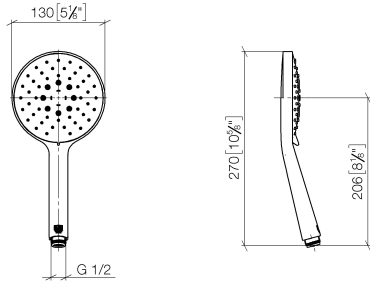

## Hand shower FlowReduce - Brushed Chrome

IMO

28 016 979

- Three or five settings: COMPACT RAIN, COMPACT SOFT FLOW, COMPACT AQUAPRESSURE FLOW, max. flow rate 6.8 l/min (at 3 bar)
- with anti-scale system
- spray head Ø 130 mm
- 1/2" connection
- This product can help a building meet the requirements of Green Building Rating Systems, e.g. LEED®, BREEAM®, DGNB

Intrinsic protection against back flow.

Fits: IMO, LULU, MADISON, MEM, TARA, CL.1, LISSÉ, VAIA, META, CYO

	Brushed Chrome	28 016 979-93 0010
	Chrome	28 016 979-00 0010
	Chrome	28 016 979-00
	Brushed Platinum	28 016 979-06
	Brushed Platinum	28 016 979-06 0010
	Platinum	28 016 979-08
	Platinum	28 016 979-08 0010
	Dark Chrome	28 016 979-19
	Dark Chrome	28 016 979-19 0010
	Light Gold	28 016 979-26
	Light Gold	28 016 979-26 0010
	Brushed Light Gold	28 016 979-27 0010
	Brushed Light Gold	28 016 979-27
	Brushed Durabrass (23kt Gold)	28 016 979-28
	Brushed Durabrass (23kt Gold)	28 016 979-28 0010
	Matte Black	28 016 979-33
	Matte Black	28 016 979-33 0010
	Brushed Bronze	28 016 979-42
	Brushed Bronze	28 016 979-42 0010
	Brushed Champagne (22kt Gold)	28 016 979-46 0010
	Brushed Champagne (22kt Gold)	28 016 979-46
	Champagne (22kt Gold)	28 016 979-47
	Champagne (22kt Gold)	28 016 979-47 0010
	Brushed Chrome	28 016 979-93
	Brushed Dark Platinum	28 016 979-99 0010
	Brushed Dark Platinum	28 016 979-99

## Hand shower FlowReduce - Brushed Chrome

---

IMO

28 016 979

28 016 979

mm [inches]

### Flow rate chart