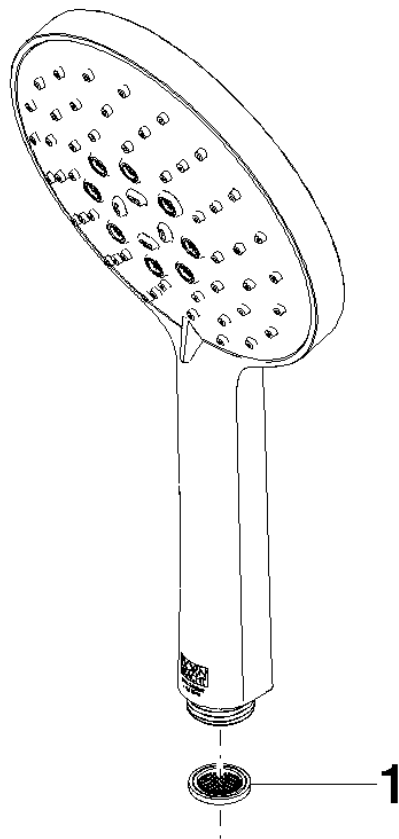

## Hand shower FlowReduce - Brushed Chrome

IMO

28 016 979

- Three or five settings: COMPACT RAIN, COMPACT SOFT FLOW, COMPACT AQUAPRESSURE FLOW, max. flow rate 6.8 l/min (at 3 bar)
- with anti-scale system
- spray head Ø 130 mm
- 1/2" connection
- This product can help a building meet the requirements of Green Building Rating Systems, e.g. LEED®, BREEAM®, DGNB

## Hand shower FlowReduce - Brushed Chrome

---

IMO

28 016 979

28 016 979

mm [inches]

### Flow rate chart

### Certificates

DVGW\_DW-  
6517DN0129.

LGA\_29982.

IAPMO\_4976 (2).

28 016 979

Parts for other finishes can be found here: [Chrome](#)