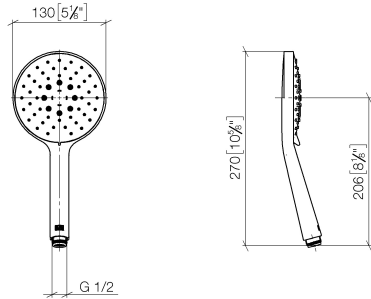

Hand shower - Brushed Dark Platinum

IMO

28 016 979

- Three or five settings: COMPACT RAIN, COMPACT SOFT FLOW, COMPACT AQUAPRESSURE FLOW, max. flow rate 15 l/min (at 3 bar)
- with anti-scale system
- spray head Ø 130 mm
- 1/2" connection
- WRAS 2009011

Intrinsic protection against back flow.

Fits: IMO, LULU, MADISON, MEM, TARA, CL.1, LISSÉ, VAIA, META, CYO

	Brushed Dark Platinum	28 016 979-99
	Chrome	28 016 979-00 0010
	Chrome	28 016 979-00
	Brushed Platinum	28 016 979-06
	Brushed Platinum	28 016 979-06 0010
	Platinum	28 016 979-08
	Platinum	28 016 979-08 0010
	Dark Chrome	28 016 979-19
	Dark Chrome	28 016 979-19 0010
	Light Gold	28 016 979-26
	Light Gold	28 016 979-26 0010
	Brushed Light Gold	28 016 979-27 0010
	Brushed Light Gold	28 016 979-27
	Brushed Durabrass (23kt Gold)	28 016 979-28
	Brushed Durabrass (23kt Gold)	28 016 979-28 0010
	Matte Black	28 016 979-33
	Matte Black	28 016 979-33 0010
	Brushed Bronze	28 016 979-42
	Brushed Bronze	28 016 979-42 0010
	Brushed Champagne (22kt Gold)	28 016 979-46 0010
	Brushed Champagne (22kt Gold)	28 016 979-46
	Champagne (22kt Gold)	28 016 979-47
	Champagne (22kt Gold)	28 016 979-47 0010
	Brushed Chrome	28 016 979-93
	Brushed Chrome	28 016 979-93 0010
	Brushed Dark Platinum	28 016 979-99 0010

Hand shower - Brushed Dark Platinum

IMO

28 016 979

28 016 979

mm [inches]

Flow rate chart

Certificates

DVGW_DW-
6517DN0129.