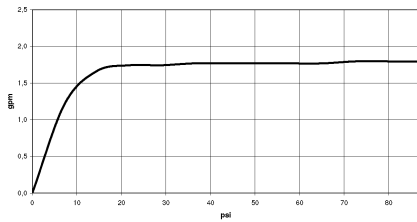

Hand shower FlowReduce - Brushed Dark Platinum

IMO

28 016 979

- Three or five settings: COMPACT RAIN, COMPACT SOFT FLOW, COMPACT AQUAPRESSURE FLOW, max. flow rate 6.8 l/min (at 3 bar)
- with anti-scale system
- spray head Ø 130 mm
- 1/2" connection
- This product can help a building meet the requirements of Green Building Rating Systems, e.g. LEED®, BREEAM®, DGNB

Hand shower FlowReduce - Brushed Dark Platinum

IMO

28 016 979

28 016 979

mm [inches]

Flow rate chart

Certificates

DVGW_DW-
6517DN0129.