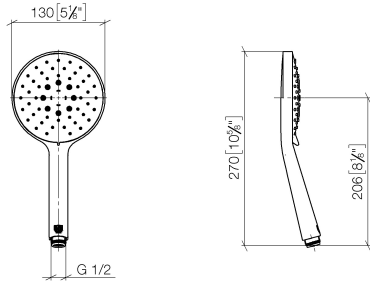

Hand shower FlowReduce - Brushed Dark Platinum

IMO

28 016 979

- Three or five settings: COMPACT RAIN, COMPACT SOFT FLOW, COMPACT AQUAPRESSURE FLOW, max. flow rate 6.8 l/min (at 3 bar)
- with anti-scale system
- spray head Ø 130 mm
- 1/2" connection
- This product can help a building meet the requirements of Green Building Rating Systems, e.g. LEED®, BREEAM®, DGNB

Intrinsic protection against back flow.

Fits: IMO, LULU, MADISON, MEM, TARA, CL.1, LISSÉ, VAIA, META, CYO

	Brushed Dark Platinum	28 016 979-99 0010
	Chrome	28 016 979-00 0010
	Chrome	28 016 979-00
	Brushed Platinum	28 016 979-06
	Brushed Platinum	28 016 979-06 0010
	Platinum	28 016 979-08
	Platinum	28 016 979-08 0010
	Dark Chrome	28 016 979-19
	Dark Chrome	28 016 979-19 0010
	Light Gold	28 016 979-26
	Light Gold	28 016 979-26 0010
	Brushed Light Gold	28 016 979-27 0010
	Brushed Light Gold	28 016 979-27
	Brushed Durabrass (23kt Gold)	28 016 979-28
	Brushed Durabrass (23kt Gold)	28 016 979-28 0010
	Matte Black	28 016 979-33
	Matte Black	28 016 979-33 0010
	Brushed Bronze	28 016 979-42
	Brushed Bronze	28 016 979-42 0010
	Brushed Champagne (22kt Gold)	28 016 979-46 0010
	Brushed Champagne (22kt Gold)	28 016 979-46
	Champagne (22kt Gold)	28 016 979-47
	Champagne (22kt Gold)	28 016 979-47 0010
	Brushed Chrome	28 016 979-93
	Brushed Chrome	28 016 979-93 0010
	Brushed Dark Platinum	28 016 979-99

Hand shower FlowReduce - Brushed Dark Platinum

IMO

28 016 979

28 016 979

mm [inches]

Flow rate chart

Certificates

DVGW_DW-
6517DN0129.