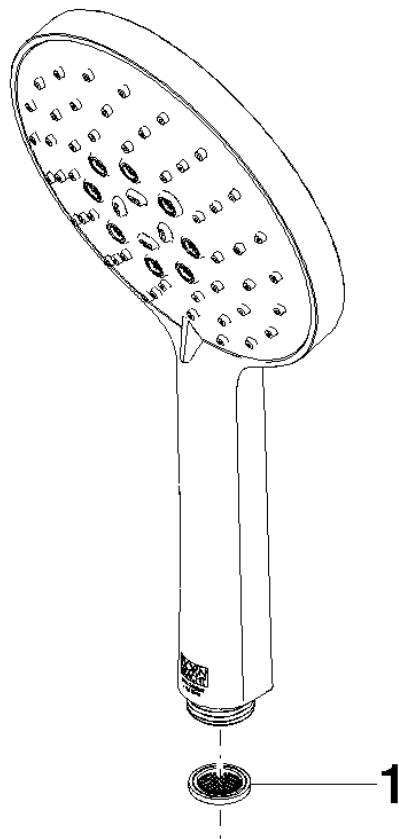

Hand shower FlowReduce - Brushed Dark Platinum

IMO

28 016 979

- Three or five settings: COMPACT RAIN, COMPACT SOFT FLOW, COMPACT AQUAPRESSURE FLOW, max. flow rate 6.8 l/min (at 3 bar)
- with anti-scale system
- spray head Ø 130 mm
- 1/2" connection
- This product can help a building meet the requirements of Green Building Rating Systems, e.g. LEED®, BREEAM®, DGNB

Intrinsic protection against back flow.

Fits: IMO, LULU, MADISON, MEM, TARA, CL.1, LISSÉ, VAIA, META, CYO

	Brushed Dark Platinum	28 016 979-99 0010
	Chrome	28 016 979-00 0010
	Chrome	28 016 979-00
	Brushed Platinum	28 016 979-06
	Brushed Platinum	28 016 979-06 0010
	Platinum	28 016 979-08
	Platinum	28 016 979-08 0010
	Dark Chrome	28 016 979-19
	Dark Chrome	28 016 979-19 0010
	Light Gold	28 016 979-26
	Light Gold	28 016 979-26 0010
	Brushed Light Gold	28 016 979-27 0010
	Brushed Light Gold	28 016 979-27
	Brushed Durabrass (23kt Gold)	28 016 979-28
	Brushed Durabrass (23kt Gold)	28 016 979-28 0010
	Matte Black	28 016 979-33
	Matte Black	28 016 979-33 0010
	Brushed Bronze	28 016 979-42
	Brushed Bronze	28 016 979-42 0010
	Brushed Champagne (22kt Gold)	28 016 979-46 0010
	Brushed Champagne (22kt Gold)	28 016 979-46
	Champagne (22kt Gold)	28 016 979-47
	Champagne (22kt Gold)	28 016 979-47 0010
	Brushed Chrome	28 016 979-93
	Brushed Chrome	28 016 979-93 0010
	Brushed Dark Platinum	28 016 979-99

Hand shower FlowReduce - Brushed Dark Platinum

IMO

28 016 979

28 016 979

mm [inches]

Flow rate chart

Certificates

DVGW_DW-
6517DN0129.

LGA_29982.

IAPMO_4976 (4).

28 016 979

Parts for other finishes can be found here: [Chrome](#)

Spare parts list

No.	Item Number	Name	Quantity used	Delivery time
1	09 23 01 039 90	sieve	1	2