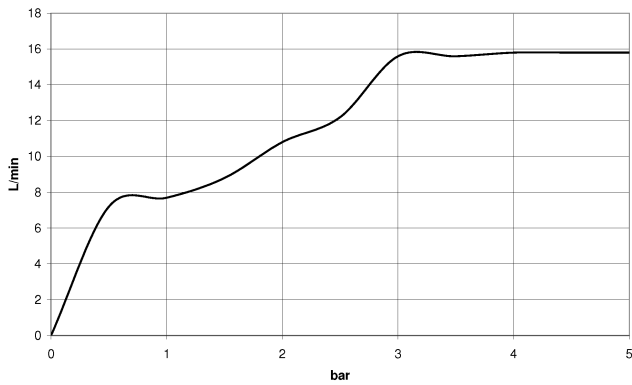

Hand shower - Brushed Platinum

IMO

28 017 979

- COMPACT RAIN, max. flow rate 15 l/min (at 3 bar)
- with anti-scale system
- spray head Ø 130 mm
- 1/2" connection
- WRAS 2009011

Intrinsic protection against back flow.

Hand shower - Brushed Platinum

IMO

28 017 979

28 017 979

mm [inches]

Flow rate chart

Certificates

DVGW_DW-
6517DN0129.