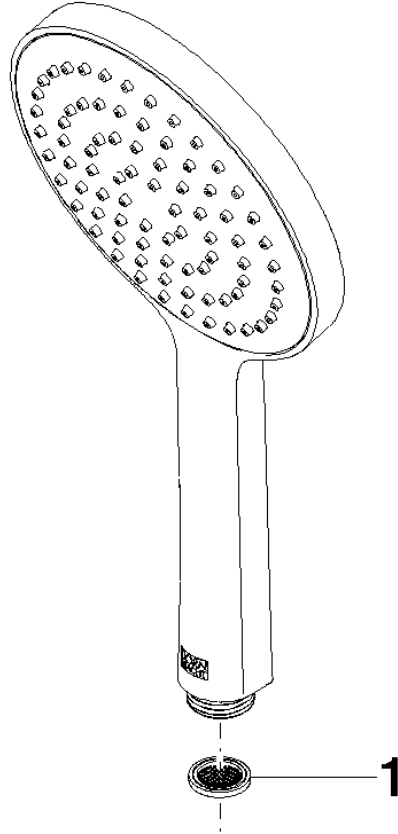

Hand shower - Brushed Platinum

IMO

28 017 979

- COMPACT RAIN, max. flow rate 15 l/min (at 3 bar)
- with anti-scale system
- spray head Ø 130 mm
- 1/2" connection
- WRAS 2009011

Intrinsic protection against back flow.

Fits: IMO, LULU, MADISON, MEM, TARA,
CL.1, LISSÉ, VAIA, META, CYO

	Brushed Platinum	28 017 979-06
	Chrome	28 017 979-00 0010
	Chrome	28 017 979-00
	Brushed Platinum	28 017 979-06 0010
	Platinum	28 017 979-08 0010
	Platinum	28 017 979-08
	Dark Chrome	28 017 979-19
	Dark Chrome	28 017 979-19 0010
	Light Gold	28 017 979-26 0010
	Light Gold	28 017 979-26
	Brushed Light Gold	28 017 979-27 0010
	Brushed Light Gold	28 017 979-27
	Brushed Durabrass (23kt Gold)	28 017 979-28
	Brushed Durabrass (23kt Gold)	28 017 979-28 0010
	Matte Black	28 017 979-33
	Matte Black	28 017 979-33 0010
	Brushed Bronze	28 017 979-42 0010
	Brushed Bronze	28 017 979-42
	Brushed Champagne (22kt Gold)	28 017 979-46 0010
	Brushed Champagne (22kt Gold)	28 017 979-46
	Champagne (22kt Gold)	28 017 979-47
	Champagne (22kt Gold)	28 017 979-47 0010
	Brushed Chrome	28 017 979-93
	Brushed Chrome	28 017 979-93 0010
	Brushed Dark Platinum	28 017 979-99
	Brushed Dark Platinum	28 017 979-99 0010

Hand shower - Brushed Platinum

IMO

28 017 979

28 017 979

mm [inches]

Flow rate chart

Certificates

DVGW_DW-
6517DN0129.

LGA_29983.

WRAS_2009011.

28 017 979

Parts for other finishes can be found here: [Chrome](#)

Spare parts list

No.	Item Number	Name	Quantity used	Delivery time
1	09 23 01 039 90	sieve	1	2