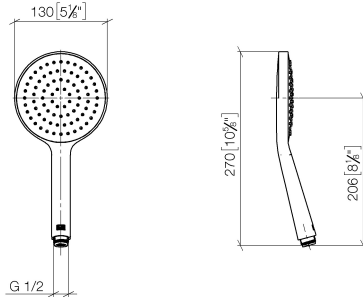

Hand shower - Brushed Platinum

IMO

28 017 979

- COMPACT RAIN, max. flow rate 15 l/min (at 3 bar)
- with anti-scale system
- spray head Ø 130 mm
- 1/2" connection
- WRAS 2009011

Intrinsic protection against back flow.

Fits: IMO, LULU, MADISON, MEM, TARA,
CL.1, LISSÉ, VAIA, META, CYO

	Brushed Platinum	28 017 979-06
	Chrome	28 017 979-00 0010
	Chrome	28 017 979-00
	Brushed Platinum	28 017 979-06 0010
	Platinum	28 017 979-08 0010
	Platinum	28 017 979-08
	Dark Chrome	28 017 979-19
	Dark Chrome	28 017 979-19 0010
	Light Gold	28 017 979-26 0010
	Light Gold	28 017 979-26
	Brushed Light Gold	28 017 979-27 0010
	Brushed Light Gold	28 017 979-27
	Brushed Durabrass (23kt Gold)	28 017 979-28
	Brushed Durabrass (23kt Gold)	28 017 979-28 0010
	Matte Black	28 017 979-33
	Matte Black	28 017 979-33 0010
	Brushed Bronze	28 017 979-42 0010
	Brushed Bronze	28 017 979-42
	Brushed Champagne (22kt Gold)	28 017 979-46 0010
	Brushed Champagne (22kt Gold)	28 017 979-46
	Champagne (22kt Gold)	28 017 979-47
	Champagne (22kt Gold)	28 017 979-47 0010
	Brushed Chrome	28 017 979-93
	Brushed Chrome	28 017 979-93 0010
	Brushed Dark Platinum	28 017 979-99
	Brushed Dark Platinum	28 017 979-99 0010

Hand shower - Brushed Platinum

IMO

28 017 979

28 017 979

mm [inches]

Flow rate chart

Certificates

DVGW_DW-
6517DN0129.