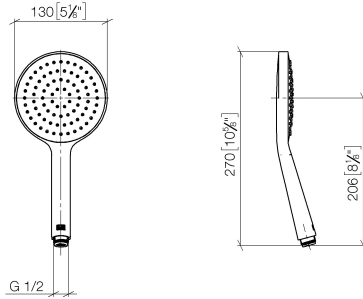

28 017 979

- COMPACT RAIN, max. flow rate 15 l/min (at 3 bar)
- with anti-scale system
- spray head Ø 130 mm
- 1/2" connection
- WRAS 2009011

Intrinsic protection against back flow.

Fits: IMO, LULU, MADISON, MEM, TARA, CL.1, LISSÉ, VAIA, META, CYO

	Platinum	28 017 979-08
	Chrome	28 017 979-00 0010
	Chrome	28 017 979-00
	Brushed Platinum	28 017 979-06 0010
	Brushed Platinum	28 017 979-06
	Platinum	28 017 979-08 0010
	Dark Chrome	28 017 979-19
	Dark Chrome	28 017 979-19 0010
	Light Gold	28 017 979-26 0010
	Light Gold	28 017 979-26
	Brushed Light Gold	28 017 979-27 0010
	Brushed Light Gold	28 017 979-27
	Brushed Durabrass (23kt Gold)	28 017 979-28
	Brushed Durabrass (23kt Gold)	28 017 979-28 0010
	Matte Black	28 017 979-33
	Matte Black	28 017 979-33 0010
	Brushed Bronze	28 017 979-42 0010
	Brushed Bronze	28 017 979-42
	Brushed Champagne (22kt Gold)	28 017 979-46 0010
	Brushed Champagne (22kt Gold)	28 017 979-46
	Champagne (22kt Gold)	28 017 979-47
	Champagne (22kt Gold)	28 017 979-47 0010
	Brushed Chrome	28 017 979-93
	Brushed Chrome	28 017 979-93 0010
	Brushed Dark Platinum	28 017 979-99
	Brushed Dark Platinum	28 017 979-99 0010

Hand shower - Platinum

IMO

28 017 979

28 017 979

mm [inches]

Flow rate chart

Certificates

DVGW_DW-
6517DN0129.