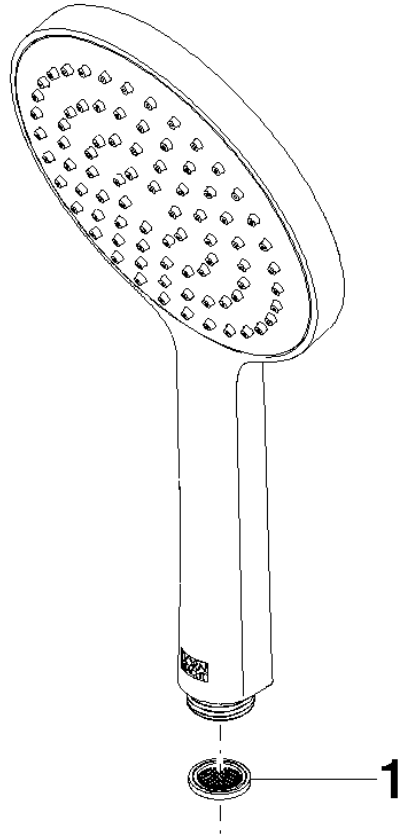

28 017 979

- COMPACT RAIN, max. flow rate 15 l/min (at 3 bar)
- with anti-scale system
- spray head Ø 130 mm
- 1/2" connection
- WRAS 2009011

Intrinsic protection against back flow.

Fits: IMO, LULU, MADISON, MEM, TARA, CL.1, LISSÉ, VAIA, META, CYO

	Platinum	28 017 979-08
	Chrome	28 017 979-00 0010
	Chrome	28 017 979-00
	Brushed Platinum	28 017 979-06 0010
	Brushed Platinum	28 017 979-06
	Platinum	28 017 979-08 0010
	Dark Chrome	28 017 979-19
	Dark Chrome	28 017 979-19 0010
	Light Gold	28 017 979-26 0010
	Light Gold	28 017 979-26
	Brushed Light Gold	28 017 979-27 0010
	Brushed Light Gold	28 017 979-27
	Brushed Durabrass (23kt Gold)	28 017 979-28
	Brushed Durabrass (23kt Gold)	28 017 979-28 0010
	Matte Black	28 017 979-33
	Matte Black	28 017 979-33 0010
	Brushed Bronze	28 017 979-42 0010
	Brushed Bronze	28 017 979-42
	Brushed Champagne (22kt Gold)	28 017 979-46 0010
	Brushed Champagne (22kt Gold)	28 017 979-46
	Champagne (22kt Gold)	28 017 979-47
	Champagne (22kt Gold)	28 017 979-47 0010
	Brushed Chrome	28 017 979-93
	Brushed Chrome	28 017 979-93 0010
	Brushed Dark Platinum	28 017 979-99
	Brushed Dark Platinum	28 017 979-99 0010

Hand shower - Platinum

IMO

28 017 979

28 017 979

mm [inches]

Flow rate chart

Certificates

DVGW_DW-
6517DN0129.

LGA_29983.

WRAS_2009011.

28 017 979

Parts for other finishes can be found here: [Chrome](#)

Spare parts list

No.	Item Number	Name	Quantity used	Delivery time
1	09 23 01 039 90	sieve	1	2