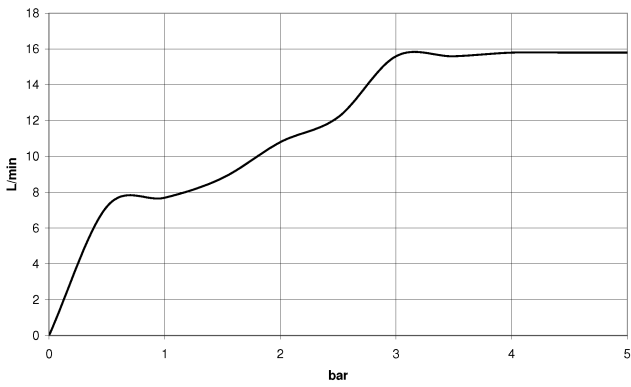

## Hand shower - Dark Chrome

IMO

28 017 979

- COMPACT RAIN, max. flow rate 15 l/min (at 3 bar)
- with anti-scale system
- spray head Ø 130 mm
- 1/2" connection
- WRAS 2009011

Intrinsic protection against back flow.

## Hand shower - Dark Chrome

---

IMO

28 017 979

28 017 979

mm [inches]

### Flow rate chart