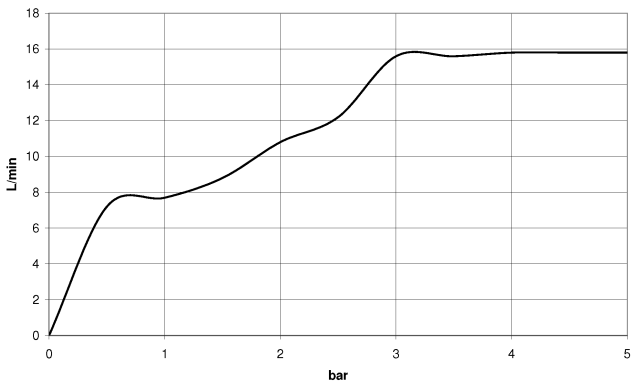

## Hand shower - Light Gold

IMO

28 017 979

- COMPACT RAIN, max. flow rate 15 l/min (at 3 bar)
- with anti-scale system
- spray head Ø 130 mm
- 1/2" connection
- WRAS 2009011

Intrinsic protection against back flow.

## Hand shower - Light Gold

---

IMO

28 017 979

28 017 979

mm [inches]

Flow rate chart

Certificates