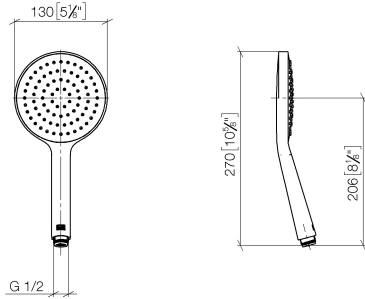

## Hand shower - Light Gold

IMO

28 017 979

- COMPACT RAIN, max. flow rate 15 l/min (at 3 bar)
- with anti-scale system
- spray head Ø 130 mm
- 1/2" connection
- WRAS 2009011

Intrinsic protection against back flow.

Fits: IMO, LULU, MADISON, MEM, TARA,  
CL.1, LISSÉ, VAIA, META, CYO

	Light Gold	28 017 979-26
	Chrome	28 017 979-00 0010
	Chrome	28 017 979-00
	Brushed Platinum	28 017 979-06 0010
	Brushed Platinum	28 017 979-06
	Platinum	28 017 979-08 0010
	Platinum	28 017 979-08
	Dark Chrome	28 017 979-19
	Dark Chrome	28 017 979-19 0010
	Light Gold	28 017 979-26 0010
	Brushed Light Gold	28 017 979-27 0010
	Brushed Light Gold	28 017 979-27
	Brushed Durabrass (23kt Gold)	28 017 979-28
	Brushed Durabrass (23kt Gold)	28 017 979-28 0010
	Matte Black	28 017 979-33
	Matte Black	28 017 979-33 0010
	Brushed Bronze	28 017 979-42 0010
	Brushed Bronze	28 017 979-42
	Brushed Champagne (22kt Gold)	28 017 979-46 0010
	Brushed Champagne (22kt Gold)	28 017 979-46
	Champagne (22kt Gold)	28 017 979-47
	Champagne (22kt Gold)	28 017 979-47 0010
	Brushed Chrome	28 017 979-93
	Brushed Chrome	28 017 979-93 0010
	Brushed Dark Platinum	28 017 979-99
	Brushed Dark Platinum	28 017 979-99 0010

## Hand shower - Light Gold

---

IMO

28 017 979

28 017 979

mm [inches]

Flow rate chart

Certificates

LGA\_29983.

28 017 979

Parts for other finishes can be found here: [Chrome](#)

Spare parts list

No.	Item Number	Name	Quantity used	Delivery time
1	09 23 01 039 90	sieve	1	2