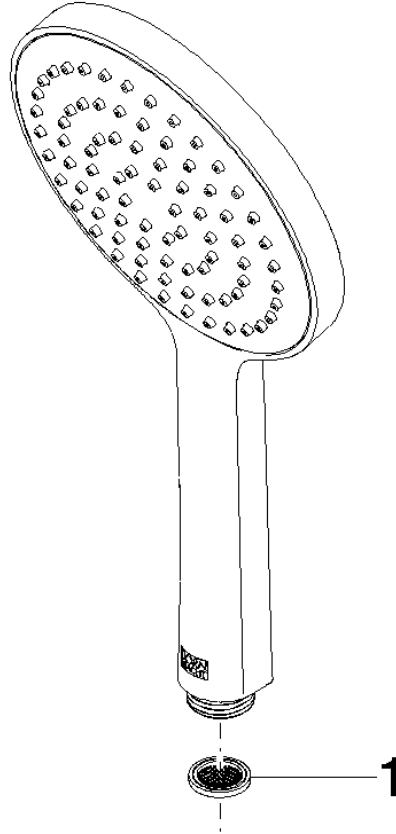

## Hand shower - Light Gold

IMO

28 017 979

- COMPACT RAIN, max. flow rate 15 l/min (at 3 bar)
- with anti-scale system
- spray head Ø 130 mm
- 1/2" connection
- WRAS 2009011

Intrinsic protection against back flow.

Fits: IMO, LULU, MADISON, MEM, TARA,  
CL.1, LISSÉ, VAIA, META, CYO

	Light Gold	28 017 979-26
	Chrome	28 017 979-00 0010
	Chrome	28 017 979-00
	Brushed Platinum	28 017 979-06 0010
	Brushed Platinum	28 017 979-06
	Platinum	28 017 979-08 0010
	Platinum	28 017 979-08
	Dark Chrome	28 017 979-19
	Dark Chrome	28 017 979-19 0010
	Light Gold	28 017 979-26 0010
	Brushed Light Gold	28 017 979-27 0010
	Brushed Light Gold	28 017 979-27
	Brushed Durabrass (23kt Gold)	28 017 979-28
	Brushed Durabrass (23kt Gold)	28 017 979-28 0010
	Matte Black	28 017 979-33
	Matte Black	28 017 979-33 0010
	Brushed Bronze	28 017 979-42 0010
	Brushed Bronze	28 017 979-42
	Brushed Champagne (22kt Gold)	28 017 979-46 0010
	Brushed Champagne (22kt Gold)	28 017 979-46
	Champagne (22kt Gold)	28 017 979-47
	Champagne (22kt Gold)	28 017 979-47 0010
	Brushed Chrome	28 017 979-93
	Brushed Chrome	28 017 979-93 0010
	Brushed Dark Platinum	28 017 979-99
	Brushed Dark Platinum	28 017 979-99 0010

## Hand shower - Light Gold

---

IMO

28 017 979

28 017 979

mm [inches]

Flow rate chart

Certificates

LGA\_29983.

28 017 979

Parts for other finishes can be found here: [Chrome](#)

Spare parts list

No.	Item Number	Name	Quantity used	Delivery time
1	09 23 01 039 90	sieve	1	2